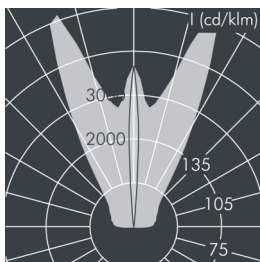

Arlux

8 374 059 009

2 × 6 W (max. 12 W), 105 lm,
RGBW (3000 K) warm white, DMX,
Window reveal luminaire 10° / 180°

Customized solutions and modifications are possible: Special RAL, DB or NCS colours as polyester powder coat, luminaires in 2700 K and other colour temperatures and versions for high ambient temperature.

Specification text

housing made of corrosion-resistant die-cast aluminum AlSi12, polyester powder coated by high-quality and UV-stabilized coating process, Colour: silver grey, all exterior parts are stainless steel, high efficiency safety glass, anti-reflective coating from 1 side, dark screenprint, silicon gasket, 2 drilled holes Ø 6 mm, spacing 259 mm, 4 × M6 grub screws to offset inclined surfaces, cable gland: 2 × M20, connecting terminal: 9 pole, high-end optical system with specially designed reflectors achieve a uniform arch of light, integral DMX 512 addressable driver, max 2 SCDM, service life L90/B10 > 50.000 h, Beam angle (FWHM): 10° / 180°, luminous flux: 105 lm, wattage: 12 W, delivered lumens 9 lm/W, protection type IP67, protection class I, impact resistance IK08, dimensions (L×H×W): 125 × 70 × 270 mm, weight 1.6 kg

Specification

Wattage	12 W	Beam angle (FWHM)	10° / 180°
Delivered lumens	9 lm/W	Housing colour	silver grey
Light source	LED RGBW (3000 K)	Power supply cable	Ø 6 – 13 mm
Colour tolerance	max 2 SCDM	Protection type	IP67
Lifetime ta 25° C	L90/B10 > 50.000 h	Protection class	I
Control gear	DMX	Impact resistance	IK08
Input voltage AC	85 – 264 V	Dimensions	125 × 70 × 270 mm
Input voltage DC	120 – 370 V	Weight	1,60 kg
		Max. ambient temperature ta	40°