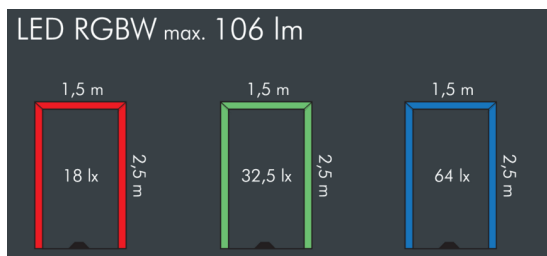

Arlux

8 374 059 009

2 × 6 W (max. 12 W), 105 lm,
RGBW (3000 K) warm white, DMX,
Window reveal luminaire 10° / 180°

Customized solutions and modifications are possible: Special RAL, DB or NCS colours as polyester powder coat, luminaires in 2700 K and other colour temperatures and versions for high ambient temperature.

Specification text

housing made of corrosion-resistant die-cast aluminum AlSi12, polyester powder coated by high-quality and UV-stabilized coating process, Colour: silver grey, all exterior parts are stainless steel, high efficiency safety glass, anti-reflective coating from 1 side, dark screenprint, silicon gasket, 2 drilled holes Ø 6 mm, spacing 259 mm, 4 × M6 grub screws to offset inclined surfaces, cable gland: 2 × M20, connecting terminal: 9 pole, high-end optical system with specially designed reflectors achieve a uniform arch of light, integral DMX 512 addressable driver, max 2 SCDM, service life L90/B10 > 50.000 h, Beam angle (FWHM): 10° / 180°, luminous flux: 105 lm, wattage: 12 W, delivered lumens 9 lm/W, protection type IP67, protection class I, impact resistance IK08, dimensions (L×H×W): 125 × 70 × 270 mm, weight 1.6 kg

Specification

Wattage	12 W	Beam angle (FWHM)	10° / 180°
Delivered lumens	9 lm/W	Housing colour	silver grey
Light source	LED RGBW (3000 K)	Power supply cable	Ø 6 – 13 mm
Colour tolerance	max 2 SCDM	Protection type	IP67
Lifetime ta 25° C	L90/B10 > 50.000 h	Protection class	I
Control gear	DMX	Impact resistance	IK08
Input voltage AC	85 – 264 V	Dimensions	125 × 70 × 270 mm
Input voltage DC	120 – 370 V	Weight	1,60 kg
		Max. ambient temperature ta	40°