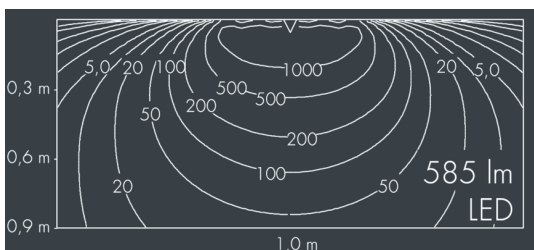

Ecoline Mini

8 766 046 109

6 × 1,8 W, 585 lm, 3000 K warm white, DALI, wall washer 20° / 88°

L₁ = 668 mm, L₂ = 631 mm

Customized solutions and modifications are possible: Special RAL, DB or NCS colours as polyester powder coat, luminaires in 2700 K and other colour temperatures and versions for high ambient temperature.

Specification text

housing made of extruded aluminum and corrosion-resistant die-cast aluminum AlSi12, polyester powder coated by high-quality and UV-stabilized coating process, Colour: black RAL 7021, all exterior parts are stainless steel, polycarbonate cover, with partial frosting for uniform light diffraction, silicon gasket, mounting flanges: 2 elongated holes Ø 6.5, spacing L₂, tilt range: 220°, cable gland:

M16, with 1 m cable gland ÖLFLEX Robust 210 5G1, connecting terminal: 5 pole, highly efficient optics made of transparent thermoplastic for precise lighting tasks, integral, dimmable driver (DALI), CRI > 80, max 2 SDCM, service life L₉₀/B₁₀ > 50.000 h, Beam angle (FWHM): 20° / 88°, luminous flux: 585 lm, wattage: 11 W, delivered lumens 53 lm/W, protection type IP65, protection class I, impact resistance IK10, windage area 0,025 m², dimensions (L×H×W): 668 × 43 × 40 mm, weight 1.5 kg

Specification

Wattage	11 W	Beam angle (FWHM)	20° / 88°
Delivered lumens	53 lm/W	Housing colour	black RAL 7021
Light source	LED 3000 K	Power supply cable	Ø 5 – 9 mm
Color Rendering Index	CRI > 80	Protection type	IP65
Colour tolerance	max 2 SDCM	Protection class	I
Lifetime ta 25° C	L ₉₀ /B ₁₀ > 50.000 h	Impact resistance	IK10
Control gear	DALI	Windage area	0,025m ²
Input voltage AC	220 – 240 V	Dimensions	668 × 43 × 40 mm
Input voltage DC	195 – 240 V	Weight	1,50 kg
Voltage protection	2 kV L/N 4 kV L/PE	Max. ambient temperature ta	50°
Luminaires per B16A / C16A	50 / 85		