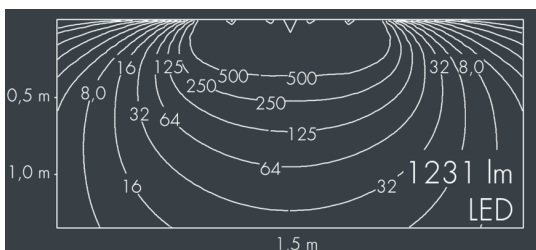

## Ecoline Mini

8 766 245 009

12 × 1,8 W, 1231 lm, 4000 K neutral white,  
wall washer 20° / 88°

L1 = 1256 mm, L2 = 1219 mm

Customized solutions and modifications are possible: Special RAL, DB or NCS colours as polyester powder coat, luminaires in 2700 K and other colour temperatures and versions for high ambient temperature.

## Specification text

housing made of extruded aluminum and corrosion-resistant die-cast aluminum AlSi12, polyester powder coated by high-quality and UV-stabilized coating process, Colour: black RAL 7021, all exterior parts are stainless steel, polycarbonate cover, with partial frosting for uniform light diffraction, silicon gasket, mounting flanges: 2 elongated holes Ø 6.5, spacing L2, tilt range: 220°, cable gland:

M16 with 1 m cable Ho5RN-F3G1, connecting terminal: 3 pole, highly efficient optics made of transparent thermoplastic for precise lighting tasks, integral driver (AC/DC), CRI > 80, max 2 SDCM, service life L90/B10 > 50.000 h, Beam angle (FWHM): 20° / 88°, luminous flux: 1231 lm, wattage: 21 W, delivered lumens 59 lm/W, protection type IP65, protection class I, impact resistance IK10, windage area 0,048 m<sup>2</sup>, dimensions (L×H×W): 1256 × 43 × 40 mm, weight 2.5 kg

## Specification

Wattage	21 W	Beam angle (FWHM)	20° / 88°
Delivered lumens	59 lm/W	Housing colour	black RAL 7021
Light source	LED 4000 K	Power supply cable	Ø 5 – 9 mm
Color Rendering Index	CRI > 80	Protection type	IP65
Colour tolerance	max 2 SDCM	Protection class	I
Lifetime ta 25° C	L90/B10 > 50.000 h	Impact resistance	IK10
Control gear	on / off	Windage area	0,048m <sup>2</sup>
Input voltage AC	220 – 240 V	Dimensions	1256 × 43 × 40 mm
Input voltage DC	195 – 240 V	Weight	2,50 kg
Voltage protection	2 kV L/N   4 kV L/PE	Max. ambient temperature ta	50°
Luminaires per B16A / C16A	50 / 85		