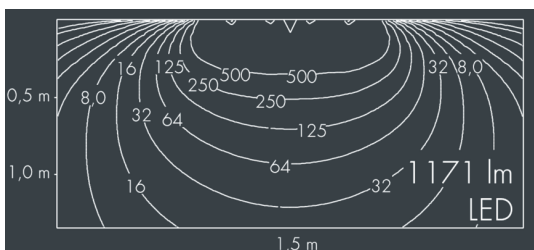

Ecoline Mini

8 766 246 209

12 × 1,8 W, 1171 lm, 3000 K warm white, 1-10V, wall washer 20° / 88°

L1 = 1256 mm, L2 = 1219 mm

Customized solutions and modifications are possible: Special RAL, DB or NCS colours as polyester powder coat, luminaires in 2700 K and other colour temperatures and versions for high ambient temperature.

Specification text

housing made of extruded aluminum and corrosion-resistant die-cast aluminum AlSi12, polyester powder coated by high-quality and UV-stabilized coating process, Colour: black RAL 7021, all exterior parts are stainless steel, polycarbonate cover, with partial frosting for uniform light diffraction, silicon gasket, mounting flanges: 2 elongated holes Ø 6.5, spacing L2, tilt range: 220°, cable gland:

M16, with 1 m cable gland ÖLFLEX Robust 210 5G1, connecting terminal: 5 pole, highly efficient optics made of transparent thermoplastic for precise lighting tasks, integral driver (dimnable 1-10V), CRI > 80, max 2 SDCM, service life L90/B10 > 50.000 h, Beam angle (FWHM): 20° / 88°, luminous flux: 1171 lm, wattage: 21 W, delivered lumens 56 lm/W, protection type IP65, protection class I, impact resistance IK10, windage area 0,048 m², dimensions (L×H×W): 1256 × 43 × 40 mm, weight 2.5 kg

Specification

Wattage	21 W	Beam angle (FWHM)	20° / 88°
Delivered lumens	56 lm/W	Housing colour	black RAL 7021
Light source	LED 3000 K	Power supply cable	Ø 5 – 9 mm
Color Rendering Index	CRI > 80	Protection type	IP65
Colour tolerance	max 2 SDCM	Protection class	I
Lifetime ta 25° C	L90/B10 > 50.000 h	Impact resistance	IK10
Control gear	1-10V	Windage area	0,048m ²
Input voltage AC	220 – 240 V	Dimensions	1256 × 43 × 40 mm
Input voltage DC	195 – 240 V	Weight	2,50 kg
Voltage protection	2 kV L/N 4 kV L/PE	Max. ambient temperature ta	50°
Luminaires per B16A / C16A	50 / 85		