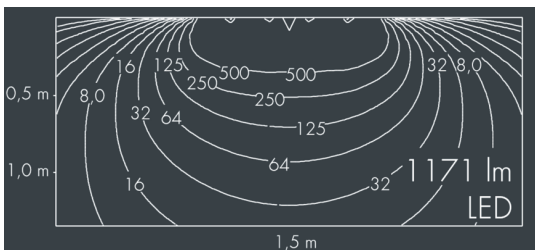

Ecoline Mini

8 766 256 209

12 × 1,8 W, 1171 lm, 3000 K warm white, 1-10V, wall washer 20° / 88°

L1 = 1256 mm, L2 = 1219 mm

Customized solutions and modifications are possible: Special RAL, DB or NCS colours as polyester powder coat, luminaires in 2700 K and other colour temperatures and versions for high ambient temperature.

Specification text

housing made of extruded aluminum and corrosion-resistant die-cast aluminum AlSi12, polyester powder coated by high-quality and UV-stabilized coating process, Colour: silver grey, all exterior parts are stainless steel, polycarbonate cover, with partial frosting for uniform light diffraction, silicon gasket, mounting flanges: 2 elongated holes Ø 6.5, spacing L2, tilt range: 220°, cable gland:

M16, with 1 m cable gland ÖLFLEX Robust 210 5G1, connecting terminal: 5 pole, highly efficient optics made of transparent thermoplastic for precise lighting tasks, integral driver (dimnable 1-10V), CRI > 80, max 2 SDCM, service life L90/B10 > 50.000 h, Beam angle (FWHM): 20° / 88°, luminous flux: 1171 lm, wattage: 21 W, delivered lumens 56 lm/W, protection type IP65, protection class I, impact resistance IK10, windage area 0,048 m², dimensions (L×H×W): 1256 × 43 × 40 mm, weight 2.5 kg

Specification

Wattage	21 W	Beam angle (FWHM)	20° / 88°
Delivered lumens	56 lm/W	Housing colour	silver grey
Light source	LED 3000 K	Power supply cable	Ø 5 – 9 mm
Color Rendering Index	CRI > 80	Protection type	IP65
Colour tolerance	max 2 SDCM	Protection class	I
Lifetime ta 25° C	L90/B10 > 50.000 h	Impact resistance	IK10
Control gear	1-10V	Windage area	0,048m ²
Input voltage AC	220 – 240 V	Dimensions	1256 × 43 × 40 mm
Input voltage DC	195 – 240 V	Weight	2,50 kg
Voltage protection	2 kV L/N 4 kV L/PE	Max. ambient temperature ta	50°
Luminaires per B16A / C16A	50 / 85		