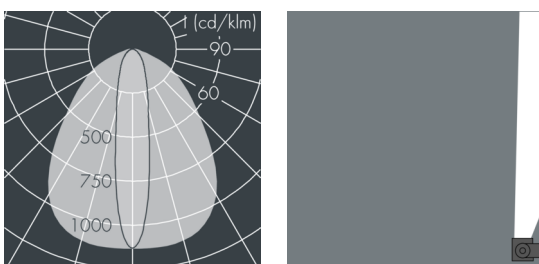

Ecoline Mini

8 766 256 209

12 × 1,8 W, 1171 lm, 3000 K warm white, 1-10V, wall washer 20° / 88°

L1 = 1256 mm, L2 = 1219 mm

Customized solutions and modifications are possible: Special RAL, DB or NCS colours as polyester powder coat, luminaires in 2700 K and other colour temperatures and versions for high ambient temperature.

Specification text

housing made of extruded aluminum and corrosion-resistant die-cast aluminum AlSi12, polyester powder coated by high-quality and UV-stabilized coating process, Colour: silver grey, all exterior parts are stainless steel, polycarbonate cover, with partial frosting for uniform light diffraction, silicon gasket, mounting flanges: 2 elongated holes Ø 6.5, spacing L2, tilt range: 220°, cable gland:

M16, with 1 m cable gland ÖLFLEX Robust 210 5G1, connecting terminal: 5 pole, highly efficient optics made of transparent thermoplastic for precise lighting tasks, integral driver (dimnable 1-10V), CRI > 80, max 2 SDCM, service life L90/B10 > 50.000 h, Beam angle (FWHM): 20° / 88°, luminous flux: 1171 lm, wattage: 21 W, delivered lumens 56 lm/W, protection type IP65, protection class I, impact resistance IK10, windage area 0,048 m², dimensions (L×H×W): 1256 × 43 × 40 mm, weight 2.5 kg

Specification

Wattage	21 W	Beam angle (FWHM)	20° / 88°
Delivered lumens	56 lm/W	Housing colour	silver grey
Light source	LED 3000 K	Power supply cable	Ø 5 – 9 mm
Color Rendering Index	CRI > 80	Protection type	IP65
Colour tolerance	max 2 SDCM	Protection class	I
Lifetime ta 25° C	L90/B10 > 50.000 h	Impact resistance	IK10
Control gear	1-10V	Windage area	0,048m ²
Input voltage AC	220 – 240 V	Dimensions	1256 × 43 × 40 mm
Input voltage DC	195 – 240 V	Weight	2,50 kg
Voltage protection	2 kV L/N 4 kV L/PE	Max. ambient temperature ta	50°
Luminaires per B16A / C16A	50 / 85		