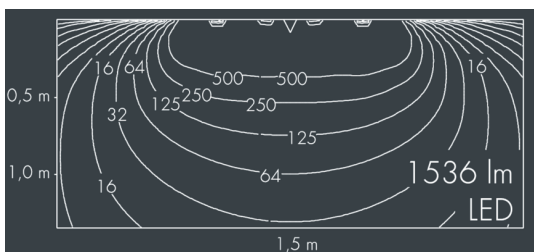

Ecoline Mini

8 766 355 209

15 × 1,8 W, 1536 lm, 4000 K neutral white, 1-10V, wall washer 20° / 88°

L1 = 1550 mm, L2 = 1513 mm

Customized solutions and modifications are possible: Special RAL, DB or NCS colours as polyester powder coat, luminaires in 2700 K and other colour temperatures and versions for high ambient temperature.

Specification text

housing made of extruded aluminum and corrosion-resistant die-cast aluminum AlSi12, polyester powder coated by high-quality and UV-stabilized coating process, Colour: silver grey, all exterior parts are stainless steel, polycarbonate cover, with partial frosting for uniform light diffraction, silicon gasket, mounting flanges: 2 elongated holes Ø 6.5, spacing L2, tilt range: 220°, cable gland:

M16, with 1 m cable gland ÖLFLEX Robust 210 5G1, connecting terminal: 5 pole, highly efficient optics made of transparent thermoplastic for precise lighting tasks, integral driver (dimnable 1-10V), CRI > 80, max 2 SDCM, service life L90/B10 > 50.000 h, Beam angle (FWHM): 20° / 88°, luminous flux: 1536 lm, wattage: 26 W, delivered lumens 59 lm/W, protection type IP65, protection class I, impact resistance IK10, windage area 0,059 m², dimensions (L×H×W): 1550 × 43 × 40 mm, weight 3 kg

Specification

Wattage	26 W	Beam angle (FWHM)	20° / 88°
Delivered lumens	59 lm/W	Housing colour	silver grey
Light source	LED 4000 K	Power supply cable	Ø 5 – 9 mm
Color Rendering Index	CRI > 80	Protection type	IP65
Colour tolerance	max 2 SDCM	Protection class	I
Lifetime ta 25° C	L90/B10 > 50.000 h	Impact resistance	IK10
Control gear	1-10V	Windage area	0,059m ²
Input voltage AC	220 – 240 V	Dimensions	1550 × 43 × 40 mm
Input voltage DC	195 – 240 V	Weight	3,00 kg
Voltage protection	2 kV L/N 4 kV L/PE	Max. ambient temperature ta	50°
Luminaires per B16A / C16A	50 / 85		