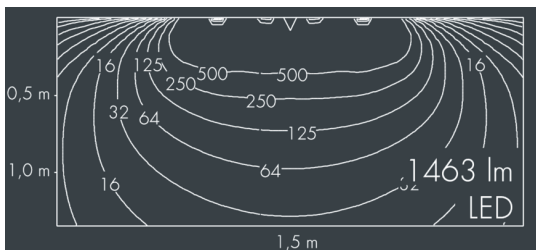

Ecoline Mini

8 766 356 209

15 × 1,8 W, 1463 lm, 3000 K warm white, 1-10V, wall washer 20° / 88°

L1 = 1550 mm, L2 = 1513 mm

Customized solutions and modifications are possible: Special RAL, DB or NCS colours as polyester powder coat, luminaires in 2700 K and other colour temperatures and versions for high ambient temperature.

Specification text

housing made of extruded aluminum and corrosion-resistant die-cast aluminum AlSi12, polyester powder coated by high-quality and UV-stabilized coating process, Colour: silver grey, all exterior parts are stainless steel, polycarbonate cover, with partial frosting for uniform light diffraction, silicon gasket, mounting flanges: 2 elongated holes Ø 6.5, spacing L2, tilt range: 220°, cable gland:

M16, with 1 m cable gland ÖLFLEX Robust 210 5G1, connecting terminal: 5 pole, highly efficient optics made of transparent thermoplastic for precise lighting tasks, integral driver (dimnable 1-10V), CRI > 80, max 2 SDCM, service life L90/B10 > 50.000 h, Beam angle (FWHM): 20° / 88°, luminous flux: 1463 lm, wattage: 26 W, delivered lumens 56 lm/W, protection type IP65, protection class I, impact resistance IK10, windage area 0,059 m², dimensions (L×H×W): 1550 × 43 × 40 mm, weight 3 kg

Wattage	26 W	Beam angle (FWHM)	20° / 88°
Delivered lumens	56 lm/W	Housing colour	silver grey
Light source	LED 3000 K	Power supply cable	Ø 5 – 9 mm
Color Rendering Index	CRI > 80	Protection type	IP65
Colour tolerance	max 2 SDCM	Protection class	I
Lifetime ta 25° C	L90/B10 > 50.000 h	Impact resistance	IK10
Control gear	1-10V	Windage area	0,059m ²
Input voltage AC	220 – 240 V	Dimensions	1550 × 43 × 40 mm
Input voltage DC	195 – 240 V	Weight	3,00 kg
Voltage protection	2 kV L/N 4 kV L/PE	Max. ambient temperature ta	50°
Luminaires per B16A / C16A	50 / 85		