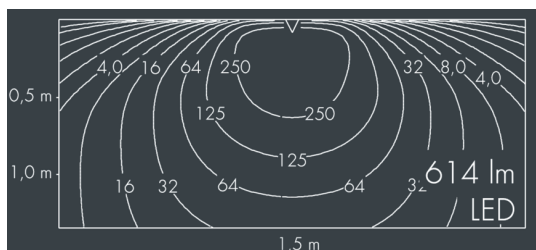

Ecoline Mini

8 767 045 209

6 × 1,8 W, 614 lm, 4000 K neutral white, 1-10V, wall washer 20° / 88°

L₁ = 668 mm, L₂ = 631 mm

Customized solutions and modifications are possible: Special RAL, DB or NCS colours as polyester powder coat, luminaires in 2700 K and other colour temperatures and versions for high ambient temperature.

M16, with 1 m cable gland ÖLFLEX Robust 210 5G1, connecting terminal: 5 pole, highly efficient optics made of transparent thermoplastic for precise lighting tasks, integral driver (dimnable 1-10V), CRI > 80, max 2 SDCM, service life L₉₀/B₁₀ > 50.000 h, Beam angle (FWHM): 20° / 88°, luminous flux: 614 lm, wattage: 11 W, delivered lumens 56 lm/W, protection type IP65, protection class I, impact resistance IK10, windage area 0,025 m², dimensions (L×H×W): 668 × 43 × 40 mm, weight 1.5 kg

Wattage	11 W	Beam angle (FWHM)	20° / 88°
Delivered lumens	56 lm/W	Housing colour	black RAL 7021
Light source	LED 4000 K	Power supply cable	Ø 5 – 9 mm
Color Rendering Index	CRI > 80	Protection type	IP65
Colour tolerance	max 2 SDCM	Protection class	I
Lifetime ta 25° C	L ₉₀ /B ₁₀ > 50.000 h	Impact resistance	IK10
Control gear	1-10V	Windage area	0,025m ²
Input voltage AC	220 – 240 V	Dimensions	668 × 43 × 40 mm
Input voltage DC	195 – 240 V	Weight	1,50 kg
Voltage protection	2 kV L/N 4 kV L/PE	Max. ambient temperature ta	50°
Luminaires per B16A / C16A	50 / 85		