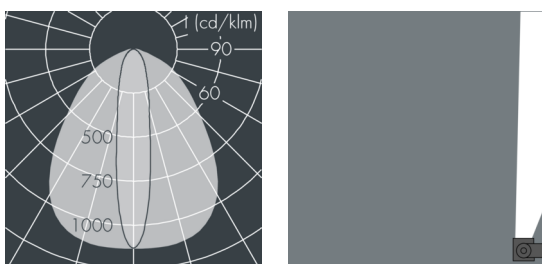

Ecoline Mini

8 767 055 209

6 × 1,8 W, 614 lm, 4000 K neutral white, 1-10V, wall washer 20° / 88°

L₁ = 668 mm, L₂ = 631 mm

Customized solutions and modifications are possible: Special RAL, DB or NCS colours as polyester powder coat, luminaires in 2700 K and other colour temperatures and versions for high ambient temperature.

Specification text

housing made of extruded aluminum and corrosion-resistant die-cast aluminum AlSi12, polyester powder coated by high-quality and UV-stabilized coating process, Colour: silver grey, all exterior parts are stainless steel, polycarbonate cover, with partial frosting for uniform light diffraction, silicon gasket, wall arms: 2 elongated holes Ø 6.5 mm, spacing L₂, tilt range: 20°, cable gland:

M16, with 1 m cable gland ÖLFLEX Robust 210 5G1, connecting terminal: 5 pole, highly efficient optics made of transparent thermoplastic for precise lighting tasks, integral driver (dimnable 1-10V), CRI > 80, max 2 SDCM, service life L₉₀/B₁₀ > 50.000 h, Beam angle (FWHM): 20° / 88°, luminous flux: 614 lm, wattage: 11 W, delivered lumens 56 lm/W, protection type IP65, protection class I, impact resistance IK10, windage area 0,025 m², dimensions (L×H×W): 668 × 43 × 40 mm, weight 1.5 kg

Wattage	11 W	Beam angle (FWHM)	20° / 88°
Delivered lumens	56 lm/W	Housing colour	silver grey
Light source	LED 4000 K	Power supply cable	Ø 5 – 9 mm
Color Rendering Index	CRI > 80	Protection type	IP65
Colour tolerance	max 2 SDCM	Protection class	I
Lifetime ta 25° C	L ₉₀ /B ₁₀ > 50.000 h	Impact resistance	IK10
Control gear	1-10V	Windage area	0,025m ²
Input voltage AC	220 – 240 V	Dimensions	668 × 43 × 40 mm
Input voltage DC	195 – 240 V	Weight	1,50 kg
Voltage protection	2 kV L/N 4 kV L/PE	Max. ambient temperature ta	50°
Luminaires per B16A / C16A	50 / 85		