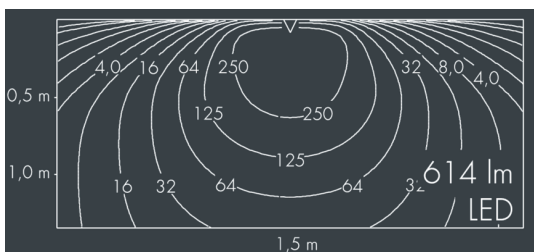

Ecoline Mini

8 767 055 209

6 × 1,8 W, 614 lm, 4000 K neutral white, 1-10V, wall washer 20° / 88°

L₁ = 668 mm, L₂ = 631 mm

Customized solutions and modifications are possible: Special RAL, DB or NCS colours as polyester powder coat, luminaires in 2700 K and other colour temperatures and versions for high ambient temperature.

Specification text

housing made of extruded aluminum and corrosion-resistant die-cast aluminum AlSi12, polyester powder coated by high-quality and UV-stabilized coating process, Colour: silver grey, all exterior parts are stainless steel, polycarbonate cover, with partial frosting for uniform light diffraction, silicon gasket, wall arms: 2 elongated holes Ø 6.5 mm, spacing L₂, tilt range: 20°, cable gland:

M16, with 1 m cable gland ÖLFLEX Robust 210 5G1, connecting terminal: 5 pole, highly efficient optics made of transparent thermoplastic for precise lighting tasks, integral driver (dimnable 1-10V), CRI > 80, max 2 SDCM, service life L₉₀/B₁₀ > 50.000 h, Beam angle (FWHM): 20° / 88°, luminous flux: 614 lm, wattage: 11 W, delivered lumens 56 lm/W, protection type IP65, protection class I, impact resistance IK10, windage area 0,025 m², dimensions (L×H×W): 668 × 43 × 40 mm, weight 1.5 kg

Wattage	11 W	Beam angle (FWHM)	20° / 88°
Delivered lumens	56 lm/W	Housing colour	silver grey
Light source	LED 4000 K	Power supply cable	Ø 5 – 9 mm
Color Rendering Index	CRI > 80	Protection type	IP65
Colour tolerance	max 2 SDCM	Protection class	I
Lifetime ta 25° C	L ₉₀ /B ₁₀ > 50.000 h	Impact resistance	IK10
Control gear	1-10V	Windage area	0,025m ²
Input voltage AC	220 – 240 V	Dimensions	668 × 43 × 40 mm
Input voltage DC	195 – 240 V	Weight	1,50 kg
Voltage protection	2 kV L/N 4 kV L/PE	Max. ambient temperature ta	50°
Luminaires per B16A / C16A	50 / 85		