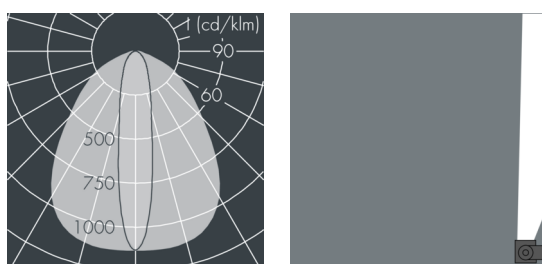

Ecoline Mini

8 767 065 209

6 × 1,8 W, 614 lm, 4000 K neutral white, 1-10V, wall washer 20° / 88°

L₁ = 668 mm, L₂ = 631 mm

Customized solutions and modifications are possible: Special RAL, DB or NCS colours as polyester powder coat, luminaires in 2700 K and other colour temperatures and versions for high ambient temperature.

Specification text

housing made of extruded aluminum and corrosion-resistant die-cast aluminum AlSi12, polyester powder coated by high-quality and UV-stabilized coating process, Colour: white RAL 9002, all exterior parts are stainless steel, polycarbonate cover, with partial frosting for uniform light diffraction, silicon gasket, wall arms: 2 elongated holes Ø 6.5 mm, spacing L₂, tilt range: 220°, cable gland:

M16, with 1 m cable gland ÖLFLEX Robust 210 5G1, connecting terminal: 5 pole, highly efficient optics made of transparent thermoplastic for precise lighting tasks, integral driver (dimnable 1-10V), CRI > 80, max 2 SDCM, service life L₉₀/B₁₀ > 50.000 h, Beam angle (FWHM): 20° / 88°, luminous flux: 614 lm, wattage: 11 W, delivered lumens 56 lm/W, protection type IP65, protection class I, impact resistance IK10, windage area 0,025 m², dimensions (L×H×W): 668 × 43 × 40 mm, weight 1.5 kg

Wattage	11 W	Beam angle (FWHM)	20° / 88°
Delivered lumens	56 lm/W	Housing colour	white RAL 9002
Light source	LED 4000 K	Power supply cable	Ø 5 – 9 mm
Color Rendering Index	CRI > 80	Protection type	IP65
Colour tolerance	max 2 SDCM	Protection class	I
Lifetime ta 25° C	L ₉₀ /B ₁₀ > 50.000 h	Impact resistance	IK10
Control gear	1-10V	Windage area	0,025m ²
Input voltage AC	220 – 240 V	Dimensions	668 × 43 × 40 mm
Input voltage DC	195 – 240 V	Weight	1,50 kg
Voltage protection	2 kV L/N 4 kV L/PE	Max. ambient temperature ta	50°
Luminaires per B16A / C16A	50 / 85		