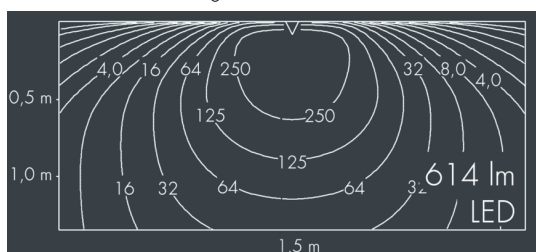

Ecoline Mini

8 767 065 209

6 × 1,8 W, 614 lm, 4000 K neutral white, 1-10V, wall washer 20° / 88°

L₁ = 668 mm, L₂ = 631 mm

Customized solutions and modifications are possible: Special RAL, DB or NCS colours as polyester powder coat, luminaires in 2700 K and other colour temperatures and versions for high ambient temperature.

Specification text

housing made of extruded aluminum and corrosion-resistant die-cast aluminum AlSi12, polyester powder coated by high-quality and UV-stabilized coating process, Colour: white RAL 9002, all exterior parts are stainless steel, polycarbonate cover, with partial frosting for uniform light diffraction, silicon gasket, wall arms: 2 elongated holes Ø 6.5 mm, spacing L₂, tilt range: 220°, cable gland:

M16, with 1 m cable gland ÖLFLEX Robust 210 5G1, connecting terminal: 5 pole, highly efficient optics made of transparent thermoplastic for precise lighting tasks, integral driver (dimnable 1-10V), CRI > 80, max 2 SDCM, service life L₉₀/B₁₀ > 50.000 h, Beam angle (FWHM): 20° / 88°, luminous flux: 614 lm, wattage: 11 W, delivered lumens 56 lm/W, protection type IP65, protection class I, impact resistance IK10, windage area 0,025 m², dimensions (L×H×W): 668 × 43 × 40 mm, weight 1.5 kg

Wattage	11 W	Beam angle (FWHM)	20° / 88°
Delivered lumens	56 lm/W	Housing colour	white RAL 9002
Light source	LED 4000 K	Power supply cable	Ø 5 – 9 mm
Color Rendering Index	CRI > 80	Protection type	IP65
Colour tolerance	max 2 SDCM	Protection class	I
Lifetime ta 25° C	L ₉₀ /B ₁₀ > 50.000 h	Impact resistance	IK10
Control gear	1-10V	Windage area	0,025m ²
Input voltage AC	220 – 240 V	Dimensions	668 × 43 × 40 mm
Input voltage DC	195 – 240 V	Weight	1,50 kg
Voltage protection	2 kV L/N 4 kV L/PE	Max. ambient temperature ta	50°
Luminaires per B16A / C16A	50 / 85		