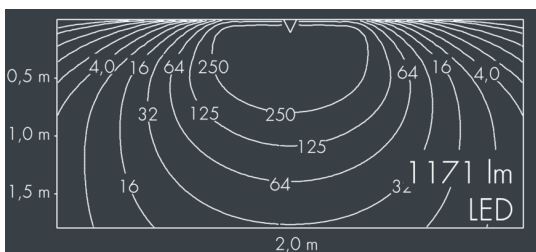

Ecoline Mini

8 767 266 109

12 × 1,8 W, 1171 lm, 3000 K warm white, DALI, wall washer 20° / 88°

L1 = 1256 mm, L2 = 1219 mm

Customized solutions and modifications are possible: Special RAL, DB or NCS colours as polyester powder coat, luminaires in 2700 K and other colour temperatures and versions for high ambient temperature.

Specification text

housing made of extruded aluminum and corrosion-resistant die-cast aluminum AlSi12, polyester powder coated by high-quality and UV-stabilized coating process, Colour: white RAL 9002, all exterior parts are stainless steel, polycarbonate cover, with partial frosting for uniform light diffraction, silicon gasket, wall arms: 2 elongated holes Ø 6.5 mm, spacing L2, tilt range: 220°, cable gland:

M16, with 1 m cable gland ÖLFLEX Robust 210 5G1, connecting terminal: 5 pole, highly efficient optics made of transparent thermoplastic for precise lighting tasks, integral, dimmable driver (DALI), CRI > 80, max 2 SDCM, service life L90/B10 > 50.000 h, Beam angle (FWHM): 20° / 88°, luminous flux: 1171 lm, wattage: 21 W, delivered lumens 56 lm/W, protection type IP65, protection class I, impact resistance IK10, windage area 0,048 m², dimensions (L×H×W): 1256 × 43 × 40 mm, weight 2.5 kg

Specification

Wattage	21 W	Beam angle (FWHM)	20° / 88°
Delivered lumens	56 lm/W	Housing colour	white RAL 9002
Light source	LED 3000 K	Power supply cable	Ø 5 – 9 mm
Color Rendering Index	CRI > 80	Protection type	IP65
Colour tolerance	max 2 SDCM	Protection class	I
Lifetime ta 25° C	L90/B10 > 50.000 h	Impact resistance	IK10
Control gear	DALI	Windage area	0,048m ²
Input voltage AC	220 – 240 V	Dimensions	1256 × 43 × 40 mm
Input voltage DC	195 – 240 V	Weight	2,50 kg
Voltage protection	2 kV L/N 4 kV L/PE	Max. ambient temperature ta	50°
Luminaires per B16A / C16A	50 / 85		