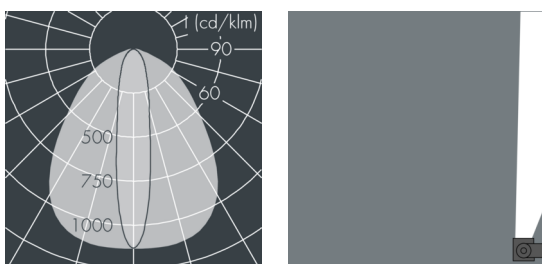

Ecoline Mini

8 767 266 109

12 × 1,8 W, 1171 lm, 3000 K warm white, DALI, wall washer 20° / 88°

L1 = 1256 mm, L2 = 1219 mm

Customized solutions and modifications are possible: Special RAL, DB or NCS colours as polyester powder coat, luminaires in 2700 K and other colour temperatures and versions for high ambient temperature.

Specification text

housing made of extruded aluminum and corrosion-resistant die-cast aluminum AlSi12, polyester powder coated by high-quality and UV-stabilized coating process, Colour: white RAL 9002, all exterior parts are stainless steel, polycarbonate cover, with partial frosting for uniform light diffraction, silicon gasket, wall arms: 2 elongated holes Ø 6.5 mm, spacing L2, tilt range: 220°, cable gland:

M16, with 1 m cable gland ÖLFLEX Robust 210 5G1, connecting terminal: 5 pole, highly efficient optics made of transparent thermoplastic for precise lighting tasks, integral, dimmable driver (DALI), CRI > 80, max 2 SDCM, service life L90/B10 > 50.000 h, Beam angle (FWHM): 20° / 88°, luminous flux: 1171 lm, wattage: 21 W, delivered lumens 56 lm/W, protection type IP65, protection class I, impact resistance IK10, windage area 0,048 m², dimensions (L×H×W): 1256 × 43 × 40 mm, weight 2.5 kg

Specification

Wattage	21 W	Beam angle (FWHM)	20° / 88°
Delivered lumens	56 lm/W	Housing colour	white RAL 9002
Light source	LED 3000 K	Power supply cable	Ø 5 – 9 mm
Color Rendering Index	CRI > 80	Protection type	IP65
Colour tolerance	max 2 SDCM	Protection class	I
Lifetime ta 25° C	L90/B10 > 50.000 h	Impact resistance	IK10
Control gear	DALI	Windage area	0,048m ²
Input voltage AC	220 – 240 V	Dimensions	1256 × 43 × 40 mm
Input voltage DC	195 – 240 V	Weight	2,50 kg
Voltage protection	2 kV L/N 4 kV L/PE	Max. ambient temperature ta	50°
Luminaires per B16A / C16A	50 / 85		