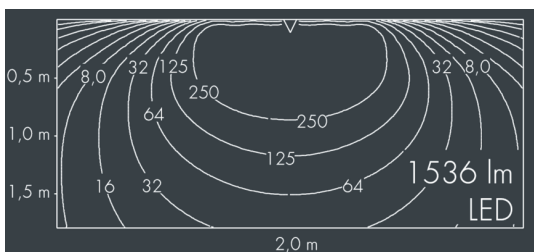

Ecoline Mini

8 767 365 109

1,5 × 1,8 W, 1536 lm, 4000 K neutral white, DALI, wall washer 20° / 88°

L1 = 1550 mm, L2 = 1513 mm

Customized solutions and modifications are possible: Special RAL, DB or NCS colours as polyester powder coat, luminaires in 2700 K and other colour temperatures and versions for high ambient temperature.

Specification text

housing made of extruded aluminum and corrosion-resistant die-cast aluminum AlSi12, polyester powder coated by high-quality and UV-stabilized coating process, Colour: white RAL 9002, all exterior parts are stainless steel, polycarbonate cover, with partial frosting for uniform light diffraction, silicon gasket, wall arms: 2 elongated holes Ø 6.5 mm, spacing L2, tilt range: 220°, cable gland:

M16, with 1 m cable gland ÖLFLEX Robust 210 5G1, connecting terminal: 5 pole, highly efficient optics made of transparent thermoplastic for precise lighting tasks, integral, dimmable driver (DALI), CRI > 80, max 2 SDCM, service life L90/B10 > 50.000 h, Beam angle (FWHM): 20° / 88°, luminous flux: 1536 lm, wattage: 26 W, delivered lumens 59 lm/W, protection type IP65, protection class I, impact resistance IK10, windage area 0,059 m², dimensions (L×H×W): 1550 × 43 × 40 mm, weight 3 kg

Specification

Wattage	26 W	Beam angle (FWHM)	20° / 88°
Delivered lumens	59 lm/W	Housing colour	white RAL 9002
Light source	LED 4000 K	Power supply cable	Ø 5 – 9 mm
Color Rendering Index	CRI > 80	Protection type	IP65
Colour tolerance	max 2 SDCM	Protection class	I
Lifetime ta 25° C	L90/B10 > 50.000 h	Impact resistance	IK10
Control gear	DALI	Windage area	0,059m ²
Input voltage AC	220 – 240 V	Dimensions	1550 × 43 × 40 mm
Input voltage DC	195 – 240 V	Weight	3,00 kg
Voltage protection	2 kV L/N 4 kV L/PE	Max. ambient temperature ta	50°
Luminaires per B16A / C16A	50 / 85		