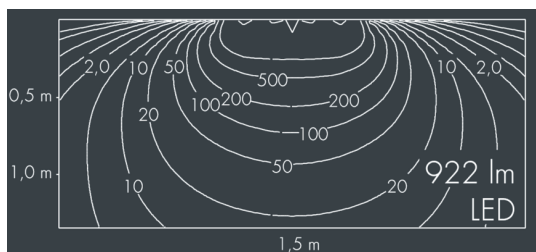

Ecoline Mini modular system luminaire, left

8 768 145 109

9 × 1,8 W, 922 lm, 4000 K neutral white, DALI, wall washer 20° / 88°

L1 = 935 mm

Customized solutions and modifications are possible: Special RAL, DB or NCS colours as polyester powder coat, luminaires in 2700 K and other colour temperatures and versions for high ambient temperature.

Specification text

housing made of extruded aluminum and corrosion-resistant die-cast aluminum AlSi12, polyester powder coated by high-quality and UV-stabilized coating process, Colour: black RAL 7021, all exterior parts are stainless steel, polycarbonate cover, with partial frosting for uniform light diffraction, silicon gasket, with connection coupling and 5-pin connector on right, tilt range: 220°, cable gland:

M16, with 1 m cable gland ÖLFLEX Robust 210 5G1, connecting terminal: 5 pole, highly efficient optics made of transparent thermoplastic for precise lighting tasks, integral, dimmable driver (DALI), CRI > 80, max 2 SDCM, service life L90/B10 > 50.000 h, Beam angle (FWHM): 20° / 88°, luminous flux: 922 lm, wattage: 16 W, delivered lumens 58 lm/W, protection type IP65, protection class I, impact resistance IK10, windage area 0,037 m², dimensions (L×H×W): 935 × 43 × 40 mm, weight 2,1 kg

Wattage	16 W	Beam angle (FWHM)	20° / 88°
Delivered lumens	58 lm/W	Housing colour	black RAL 7021
Light source	LED 4000 K	Power supply cable	Ø 5 – 9 mm
Color Rendering Index	CRI > 80	Protection type	IP65
Colour tolerance	max 2 SDCM	Protection class	I
Lifetime ta 25° C	L90/B10 > 50.000 h	Impact resistance	IK10
Control gear	DALI	Windage area	0,037m ²
Input voltage AC	220 – 240 V	Dimensions	935 × 43 × 40 mm
Input voltage DC	195 – 240 V	Weight	2,10 kg
Voltage protection	2 kV L/N 4 kV L/PE	Max. ambient temperature ta	50°
Luminaires per B16A / C16A	50 / 85		