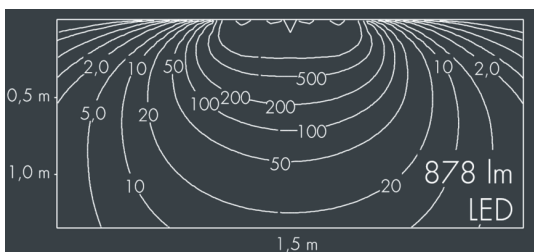

Ecoline Mini modular system luminaire, left

8 768 146 209

9 × 1,8 W, 878 lm, 3000 K warm white, 1-10V, wall washer 20° / 88°

L1 = 935 mm

Customized solutions and modifications are possible: Special RAL, DB or NCS colours as polyester powder coat, luminaires in 2700 K and other colour temperatures and versions for high ambient temperature.

Specification text

housing made of extruded aluminum and corrosion-resistant die-cast aluminum AlSi12, polyester powder coated by high-quality and UV-stabilized coating process, Colour: black RAL 7021, all exterior parts are stainless steel, polycarbonate cover, with partial frosting for uniform light diffraction, silicon gasket, with connection coupling and 5-pin connector on right, tilt range: 220°, cable gland:

M16, with 1 m cable gland ÖLFLEX Robust 210 5G1, connecting terminal: 5 pole, highly efficient optics made of transparent thermoplastic for precise lighting tasks, integral driver (dimnable 1-10V), CRI > 80, max 2 SDCM, service life L90/B10 > 50.000 h, Beam angle (FWHM): 20° / 88°, luminous flux: 878 lm, wattage: 16 W, delivered lumens 55 lm/W, protection type IP65, protection class I, impact resistance IK10, windage area 0,037 m², dimensions (L×H×W): 935 × 43 × 40 mm, weight 2.1 kg

Specification

Wattage	16 W	Beam angle (FWHM)	20° / 88°
Delivered lumens	55 lm/W	Housing colour	black RAL 7021
Light source	LED 3000 K	Power supply cable	Ø 5 – 9 mm
Color Rendering Index	CRI > 80	Protection type	IP65
Colour tolerance	max 2 SDCM	Protection class	I
Lifetime ta 25° C	L90/B10 > 50.000 h	Impact resistance	IK10
Control gear	1-10V	Windage area	0,037m ²
Input voltage AC	220 – 240 V	Dimensions	935 × 43 × 40 mm
Input voltage DC	195 – 240 V	Weight	2,10 kg
Voltage protection	2 kV L/N 4 kV L/PE	Max. ambient temperature ta	50°
Luminaires per B16A / C16A	50 / 85		