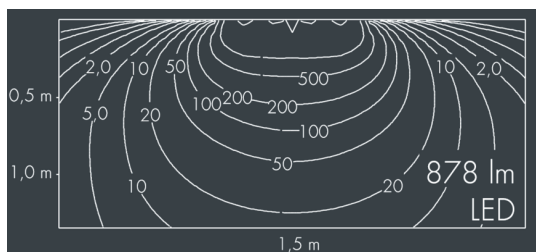

Ecoline Mini modular system luminaire, left

8 768 156 209

9 × 1,8 W, 878 lm, 3000 K warm white, 1-10V, wall washer 20° / 88°

L1 = 935 mm

Customized solutions and modifications are possible: Special RAL, DB or NCS colours as polyester powder coat, luminaires in 2700 K and other colour temperatures and versions for high ambient temperature.

Specification text

housing made of extruded aluminum and corrosion-resistant die-cast aluminum AlSi12, polyester powder coated by high-quality and UV-stabilized coating process, Colour: silver grey, all exterior parts are stainless steel, polycarbonate cover, with partial frosting for uniform light diffraction, silicon gasket, with connection coupling and 5-pin connector on right, tilt range: 220°, cable gland:

M16, with 1 m cable gland ÖLFLEX Robust 210 5G1, connecting terminal: 5 pole, highly efficient optics made of transparent thermoplastic for precise lighting tasks, integral driver (dimnable 1-10V), CRI > 80, max 2 SDCM, service life L90/B10 > 50.000 h, Beam angle (FWHM): 20° / 88°, luminous flux: 878 lm, wattage: 16 W, delivered lumens 55 lm/W, protection type IP65, protection class I, impact resistance IK10, windage area 0,037 m², dimensions (L×H×W): 935 × 43 × 40 mm, weight 2.1 kg

Specification

Wattage	16 W	Beam angle (FWHM)	20° / 88°
Delivered lumens	55 lm/W	Housing colour	silver grey
Light source	LED 3000 K	Power supply cable	Ø 5 – 9 mm
Color Rendering Index	CRI > 80	Protection type	IP65
Colour tolerance	max 2 SDCM	Protection class	I
Lifetime ta 25° C	L90/B10 > 50.000 h	Impact resistance	IK10
Control gear	1-10V	Windage area	0,037m ²
Input voltage AC	220 – 240 V	Dimensions	935 × 43 × 40 mm
Input voltage DC	195 – 240 V	Weight	2,10 kg
Voltage protection	2 kV L/N 4 kV L/PE	Max. ambient temperature ta	50°
Luminaires per B16A / C16A	50 / 85		