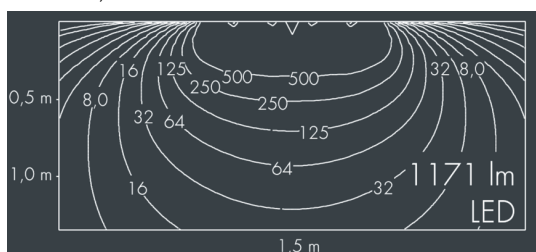

Ecoline Mini modular system luminaire, left

8 768 256 109

12 × 1,8 W, 1171 lm, 3000 K warm white, DALI, wall washer 20° / 88°

L1 = 1229 mm

Customized solutions and modifications are possible: Special RAL, DB or NCS colours as polyester powder coat, luminaires in 2700 K and other colour temperatures and versions for high ambient temperature.

Specification text

housing made of extruded aluminum and corrosion-resistant die-cast aluminum AlSi12, polyester powder coated by high-quality and UV-stabilized coating process, Colour: silver grey, all exterior parts are stainless steel, polycarbonate cover, with partial frosting for uniform light diffraction, silicon gasket, with connection coupling and 5-pin connector on right, tilt range: 220°, cable gland:

M16, with 1 m cable gland ÖLFLEX Robust 210 5G1, connecting terminal: 5 pole, highly efficient optics made of transparent thermoplastic for precise lighting tasks, integral, dimmable driver (DALI), CRI > 80, max 2 SDCM, service life L90/B10 > 50.000 h, Beam angle (FWHM): 20° / 88°, luminous flux: 1171 lm, wattage: 21 W, delivered lumens 56 lm/W, protection type IP65, protection class I, impact resistance IK10, windage area 0,048 m², dimensions (L×H×W): 1229 × 43 × 40 mm, weight 2.5 kg

Wattage	21 W	Beam angle (FWHM)	20° / 88°
Delivered lumens	56 lm/W	Housing colour	silver grey
Light source	LED 3000 K	Power supply cable	Ø 5 – 9 mm
Color Rendering Index	CRI > 80	Protection type	IP65
Colour tolerance	max 2 SDCM	Protection class	I
Lifetime ta 25° C	L90/B10 > 50.000 h	Impact resistance	IK10
Control gear	DALI	Windage area	0,048m ²
Input voltage AC	220 – 240 V	Dimensions	1229 × 43 × 40 mm
Input voltage DC	195 – 240 V	Weight	2,50 kg
Voltage protection	2 kV L/N 4 kV L/PE	Max. ambient temperature ta	50°
Luminaires per B16A / C16A	50 / 85		