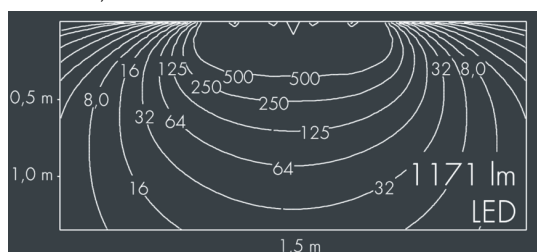

## Ecoline Mini modular system luminaire, left

8 768 266 009

12 × 1,8 W, 1171 lm, 3000 K warm white, wall washer 20° / 88°

L1 = 1229 mm

Customized solutions and modifications are possible: Special RAL, DB or NCS colours as polyester powder coat, luminaires in 2700 K and other colour temperatures and versions for high ambient temperature.

## Specification text

housing made of extruded aluminum and corrosion-resistant die-cast aluminum AlSi12, polyester powder coated by high-quality and UV-stabilized coating process, Colour: white RAL 9002, all exterior parts are stainless steel, polycarbonate cover, with partial frosting for uniform light diffraction, silicon gasket, with connection coupling and 3-pin connector on the right, tilt range: 220°, cable gland: M16 with 1 m cable Ho5RN-F3G1, connecting terminal: 3 pole, highly efficient optics made of transparent thermoplastic for precise lighting tasks, integral driver (AC/DC), CRI > 80, max 2 SDCM, service life L90/B10 > 50.000 h, Beam angle (FWHM): 20° / 88°, luminous flux: 1171 lm, wattage: 21 W, delivered lumens 56 lm/W, protection type IP65, protection class I, impact resistance IK10, windage area 0,048 m<sup>2</sup>, dimensions (L×H×W): 1229 × 43 × 40 mm, weight 2.5 kg

## Specification

Wattage	21 W	Beam angle (FWHM)	20° / 88°
Delivered lumens	56 lm/W	Housing colour	white RAL 9002
Light source	LED 3000 K	Power supply cable	Ø 5 – 9 mm
Color Rendering Index	CRI > 80	Protection type	IP65
Colour tolerance	max 2 SDCM	Protection class	I
Lifetime ta 25° C	L90/B10 > 50.000 h	Impact resistance	IK10
Control gear	on / off	Windage area	0,048m <sup>2</sup>
Input voltage AC	220 – 240 V	Dimensions	1229 × 43 × 40 mm
Input voltage DC	195 – 250 V	Weight	2,50 kg
Voltage protection	2 kV L/N   4 kV L/PE	Max. ambient temperature ta	50°