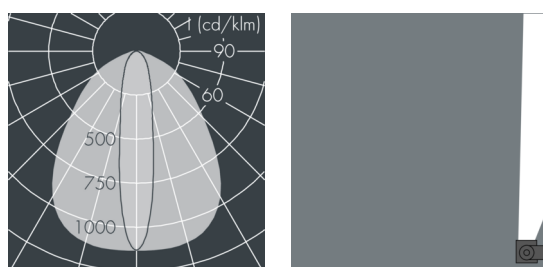

## Ecoline Mini modular system luminaire, left

8 768 266 009

12 × 1,8 W, 1171 lm, 3000 K warm white, wall washer 20° / 88°

L1 = 1229 mm

Customized solutions and modifications are possible: Special RAL, DB or NCS colours as polyester powder coat, luminaires in 2700 K and other colour temperatures and versions for high ambient temperature.

## Specification text

housing made of extruded aluminum and corrosion-resistant die-cast aluminum AlSi12, polyester powder coated by high-quality and UV-stabilized coating process, Colour: white RAL 9002, all exterior parts are stainless steel, polycarbonate cover, with partial frosting for uniform light diffraction, silicon gasket, with connection coupling and 3-pin connector on the right, tilt range: 220°, cable gland: M16 with 1 m cable Ho5RN-F3G1, connecting terminal: 3 pole, highly efficient optics made of transparent thermoplastic for precise lighting tasks, integral driver (AC/DC), CRI > 80, max 2 SDCM, service life L90/B10 > 50.000 h, Beam angle (FWHM): 20° / 88°, luminous flux: 1171 lm, wattage: 21 W, delivered lumens 56 lm/W, protection type IP65, protection class I, impact resistance IK10, windage area 0,048 m<sup>2</sup>, dimensions (L×H×W): 1229 × 43 × 40 mm, weight 2.5 kg

## Specification

Wattage	21 W	Beam angle (FWHM)	20° / 88°
Delivered lumens	56 lm/W	Housing colour	white RAL 9002
Light source	LED 3000 K	Power supply cable	Ø 5 – 9 mm
Color Rendering Index	CRI > 80	Protection type	IP65
Colour tolerance	max 2 SDCM	Protection class	I
Lifetime ta 25° C	L90/B10 > 50.000 h	Impact resistance	IK10
Control gear	on / off	Windage area	0,048m <sup>2</sup>
Input voltage AC	220 – 240 V	Dimensions	1229 × 43 × 40 mm
Input voltage DC	195 – 250 V	Weight	2,50 kg
Voltage protection	2 kV L/N   4 kV L/PE	Max. ambient temperature ta	50°