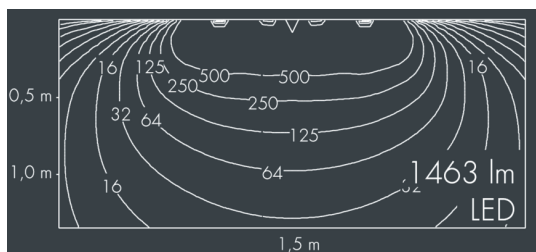

Ecoline Mini modular system luminaire, left

8 768 366 109

15 × 1,8 W, 1463 lm, 3000 K warm white, DALI, wall washer 20° / 88°

L1 = 1523 mm

Customized solutions and modifications are possible: Special RAL, DB or NCS colours as polyester powder coat, luminaires in 2700 K and other colour temperatures and versions for high ambient temperature.

M16, with 1 m cable gland ÖLFLEX Robust 210 5G1, connecting terminal: 5 pole, highly efficient optics made of transparent thermoplastic for precise lighting tasks, integral, dimmable driver (DALI), CRI > 80, max 2 SDCM, service life L90/B10 > 50.000 h,

Beam angle (FWHM): 20° / 88°, luminous flux: 1463 lm, wattage: 26 W, delivered lumens 56 lm/W, protection type IP65, protection class I, impact resistance IK10, windage area 0,059 m², dimensions (L×H×W): 1523 × 43 × 40 mm, weight 3 kg

Wattage	26 W	Beam angle (FWHM)	20° / 88°
Delivered lumens	56 lm/W	Housing colour	white RAL 9002
Light source	LED 3000 K	Power supply cable	Ø 5 – 9 mm
Color Rendering Index	CRI > 80	Protection type	IP65
Colour tolerance	max 2 SDCM	Protection class	I
Lifetime ta 25° C	L90/B10 > 50.000 h	Impact resistance	IK10
Control gear	DALI	Windage area	0,059m ²
Input voltage AC	220 – 240 V	Dimensions	1523 × 43 × 40 mm
Input voltage DC	195 – 240 V	Weight	3,00 kg
Voltage protection	2 kV L/N 4 kV L/PE	Max. ambient temperature ta	50°
Luminaires per B16A / C16A	50 / 85		