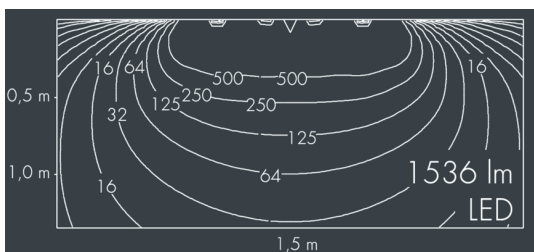

## Ecoline Mini modular system luminaire, middle

8 769 345 209

1,5 × 1,8 W, 1 536 lm, 4000 K neutral white, 1-10V, wall washer 20° / 88°

L1 = 1 507 mm

Customized solutions and modifications are possible: Special RAL, DB or NCS colours as polyester powder coat, luminaires in 2700 K and other colour temperatures and versions for high ambient temperature.

## Specification text

housing made of extruded aluminum and corrosion-resistant die-cast aluminum AlSi12, polyester powder coated by high-quality and UV-stabilized coating process, Colour: black RAL 7021, all exterior parts are stainless steel, polycarbonate cover, with partial frosting for uniform light diffraction, silicon gasket, with connection coupling and 5-pin connector on left and right, tilt range: 220°, connecting terminal: 5 pole, highly efficient optics made of transparent thermoplastic for precise lighting tasks, integral driver (dimnable 1-10V), CRI > 80, max 2 SDCM, service life L90/B10 > 50.000 h, Beam angle (FWHM): 20° / 88°, luminous flux: 1 536 lm, wattage: 26 W, delivered lumens 59 lm/W, protection type IP65, protection class I, impact resistance IK10, windage area 0,059 m<sup>2</sup>, dimensions (L×H×W): 1 507 × 43 × 40 mm, weight 3 kg

## Specification

Wattage	26 W	Beam angle (FWHM)	20° / 88°
Delivered lumens	59 lm/W	Housing colour	black RAL 7021
Light source	LED 4000 K	Power supply cable	Ø 5 – 9 mm
Color Rendering Index	CRI > 80	Protection type	IP65
Colour tolerance	max 2 SDCM	Protection class	I
Lifetime ta 25° C	L90/B10 > 50.000 h	Impact resistance	IK10
Control gear	1-10V	Windage area	0,059m <sup>2</sup>
Input voltage AC	220 – 240 V	Dimensions	1 507 × 43 × 40 mm
Input voltage DC	195 – 240 V	Weight	3,00 kg
Voltage protection	2 kV L/N   4 kV L/PE	Max. ambient temperature ta	50°
Luminaires per B16A / C16A	50 / 85		