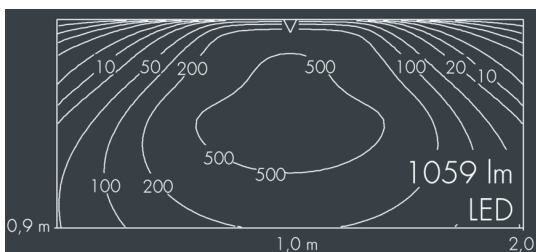

Ecoline

8 792 066 009

6 × 2,5 W, 1059 lm, 3000 K warm white,
wall washer 12° / 108°

L1 = 662 mm, L2 = 615 mm

Customized solutions and modifications are possible: Special RAL, DB or NCS colours as polyester powder coat, luminaires in 2700 K and other colour temperatures and versions for high ambient temperature.

Specification text

housing made of extruded aluminum and corrosion-resistant die-cast aluminum AlSi12, polyester powder coated by high-quality and UV-stabilized coating process, Colour: white RAL 9002, all exterior parts are stainless steel, UV stabilised, impact-resistant polycarbonate cover with partial frosting for uniform light diffraction, silicon gasket, closure with 2 stainless steel screws, mounting flanges: 2 drilled holes Ø 6.5 mm, spacing L2, tilt range: 220°, cable gland: M20, connecting terminal: 3 pole, highly efficient optics made of transparent thermoplastic for precise lighting tasks, integral driver (AC/DC), CRI > 80, max 2 SDCM, service life L90/B10 > 50.000 h, Beam angle (FWHM): 12° / 108°, luminous flux: 1059 lm, wattage: 15 W, delivered lumens 71 lm/W, protection type IP67, protection class I, impact resistance IK10, windage area 0,1 m², dimensions (L×H×W): 662 × 58 × 54 mm, weight 2.3 kg

Specification

Wattage	15 W	Beam angle (FWHM)	12° / 108°
Delivered lumens	71 lm/W	Housing colour	white RAL 9002
Light source	LED 3000 K	Power supply cable	Ø 6 – 10 mm
Color Rendering Index	CRI > 80	Protection type	IP67
Colour tolerance	max 2 SDCM	Protection class	I
Lifetime ta 25° C	L90/B10 > 50.000 h	Impact resistance	IK10
Control gear	on / off	Windage area	0,1m ²
Input voltage AC	110 – 240 V	Dimensions	662 × 58 × 54 mm
Input voltage DC	195 – 255 V	Weight	2,30 kg
Voltage protection	2 kV L/N 4 kV L/PE	Max. ambient temperature ta	40°
Luminaires per B16A / C16A	50 / 85		