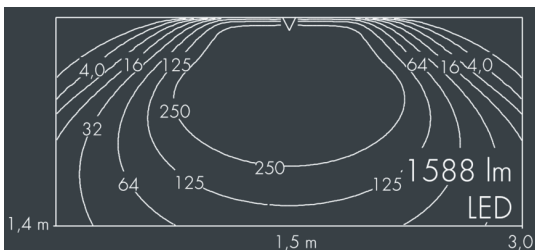

Ecoline

8 792 146 009

9 × 2,5 W, 1588 lm, 3000 K warm white,
wall washer 12° / 108°

L1 = 962 mm, L2 = 915 mm

Customized solutions and modifications are possible: Special RAL, DB or NCS colours as polyester powder coat, luminaires in 2700 K and other colour temperatures and versions for high ambient temperature.

Specification text

housing made of extruded aluminum and corrosion-resistant die-cast aluminum AlSi12, polyester powder coated by high-quality and UV-stabilized coating process, Colour: black RAL 7021, all exterior parts are stainless steel, UV stabilised, impact-resistant polycarbonate cover with partial frosting for uniform light diffraction, silicon gasket, closure with 2 stainless steel screws, mounting flanges: 2 drilled holes Ø 6.5 mm, spacing L2, tilt range: 220°, cable gland: M20, connecting terminal: 3 pole, highly efficient optics made of transparent thermoplastic for precise lighting tasks, integral driver (AC/DC), CRI > 80, max 2 SDCM, service life L90/B10 > 50.000 h, Beam angle (FWHM): 12° / 108°, luminous flux: 1588 lm, wattage: 23 W, delivered lumens 71 lm/W, protection type IP67, protection class I, impact resistance IK10, windage area 0,1 m², dimensions (L×H×W): 962 × 58 × 54 mm, weight 2.4 kg

Specification

Wattage	23 W	Beam angle (FWHM)	12° / 108°
Delivered lumens	71 lm/W	Housing colour	black RAL 7021
Light source	LED 3000 K	Power supply cable	Ø 6 – 10 mm
Color Rendering Index	CRI > 80	Protection type	IP67
Colour tolerance	max 2 SDCM	Protection class	I
Lifetime ta 25° C	L90/B10 > 50.000 h	Impact resistance	IK10
Control gear	on / off	Windage area	0,1m ²
Input voltage AC	110 – 240 V	Dimensions	962 × 58 × 54 mm
Input voltage DC	195 – 255 V	Weight	2,40 kg
Voltage protection	2 kV L/N 4 kV L/PE	Max. ambient temperature ta	40°
Luminaires per B16A / C16A	50 / 85		