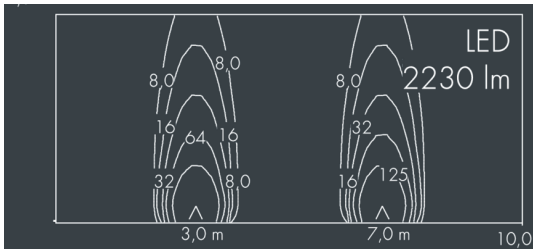

Ecoline

8 792 155 119

17 × 2,1 W, 2230 lm, 4000 K neutral white, DALI, narrow beam 6°

L1 = 962 mm, L2 = 915 mm

Customized solutions and modifications are possible: Special RAL, DB or NCS colours as polyester powder coat, luminaires in 2700 K and other colour temperatures and versions for high ambient temperature.

Specification text

housing made of extruded aluminum and corrosion-resistant die-cast aluminum AlSi12, polyester powder coated by high-quality and UV-stabilized coating process, Colour: silver grey, all exterior parts are stainless steel, UV stabilised, impact-resistant polycarbonate cover with partial frosting for uniform light diffraction, silicon gasket, closure with 2 stainless steel screws, mounting flanges: 2 drilled holes Ø 6.5 mm, spacing L2, tilt range: 220°, cable gland: M20, connecting terminal: 5 pole, highly efficient optics made of transparent thermoplastic for precise lighting tasks, integral driver (DALI), CRI > 80, max 2 SDCM, service life L90/B10 > 50.000 h, Beam angle (FWHM): 6°, luminous flux: 2230 lm, wattage: 36 W, delivered lumens 62 lm/W, protection type IP65, protection class I, impact resistance IK10, windage area 0,1 m², dimensions (L×H×W): 962 × 57 × 54 mm, weight 2.4 kg

Specification

Wattage	36 W	Beam angle (FWHM)	6°
Delivered lumens	62 lm/W	Housing colour	silver grey
Light source	LED 4000 K	Power supply cable	Ø 6 – 10 mm
Color Rendering Index	CRI > 80	Protection type	IP65
Colour tolerance	max 2 SDCM	Protection class	I
Lifetime ta 25° C	L90/B10 > 50.000 h	Impact resistance	IK10
Control gear	DALI	Windage area	0,1m²
Input voltage AC	220 – 240 V	Dimensions	962 × 57 × 54 mm
Input voltage DC	200 – 265 V	Weight	2,40 kg
Voltage protection	1 kV L/N 2 kV L/PE	Max. ambient temperature ta	40°
Luminaires per B16A / C16A	28 / 46		