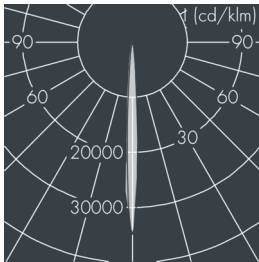

Ecoline

8 792 155 119

17 × 2,1 W, 2230 lm, 4000 K neutral white, DALI, narrow beam 6°

L1 = 962 mm, L2 = 915 mm

Customized solutions and modifications are possible: Special RAL, DB or NCS colours as polyester powder coat, luminaires in 2700 K and other colour temperatures and versions for high ambient temperature.

Specification text

housing made of extruded aluminum and corrosion-resistant die-cast aluminum AlSi12, polyester powder coated by high-quality and UV-stabilized coating process, Colour: silver grey, all exterior parts are stainless steel, UV stabilised, impact-resistant polycarbonate cover with partial frosting for uniform light diffraction, silicon gasket, closure with 2 stainless steel screws, mounting flanges: 2 drilled holes Ø 6.5 mm, spacing L2, tilt range: 220°, cable gland: M20, connecting terminal: 5 pole, highly efficient optics made of transparent thermoplastic for precise lighting tasks, integral driver (DALI), CRI > 80, max 2 SDCM, service life L90/B10 > 50.000 h, Beam angle (FWHM): 6°, luminous flux: 2230 lm, wattage: 36 W, delivered lumens 62 lm/W, protection type IP65, protection class I, impact resistance IK10, windage area 0,1 m², dimensions (L×H×W): 962 × 57 × 54 mm, weight 2.4 kg

Specification

Wattage	36 W	Beam angle (FWHM)	6°
Delivered lumens	62 lm/W	Housing colour	silver grey
Light source	LED 4000 K	Power supply cable	Ø 6 – 10 mm
Color Rendering Index	CRI > 80	Protection type	IP65
Colour tolerance	max 2 SDCM	Protection class	I
Lifetime ta 25° C	L90/B10 > 50.000 h	Impact resistance	IK10
Control gear	DALI	Windage area	0,1m²
Input voltage AC	220 – 240 V	Dimensions	962 × 57 × 54 mm
Input voltage DC	200 – 265 V	Weight	2,40 kg
Voltage protection	1 kV L/N 2 kV L/PE	Max. ambient temperature ta	40°
Luminaires per B16A / C16A	28 / 46		