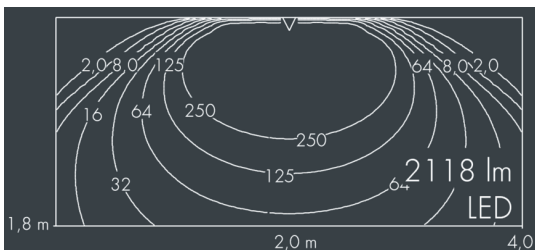

Ecoline

8 792 256 109

12 × 2,5 W, 2118 lm, 3000 K warm white, DALI, wall washer 12° / 108°

L1 = 1262 mm, L2 = 1215 mm

Customized solutions and modifications are possible: Special RAL, DB or NCS colours as polyester powder coat, luminaires in 2700 K and other colour temperatures and versions for high ambient temperature.

Specification text

housing made of extruded aluminum and corrosion-resistant die-cast aluminum AlSi12, polyester powder coated by high-quality and UV-stabilized coating process, Colour: silver grey, all exterior parts are stainless steel, UV stabilised, impact-resistant polycarbonate cover with partial frosting for uniform light diffraction, silicon gasket, closure with 2 stainless steel screws, mounting flanges: 2 drilled holes Ø 6.5 mm, spacing L2, tilt range: 220°, cable gland: M20, connecting terminal: 5 pole, highly efficient optics made of transparent thermoplastic for precise lighting tasks, integral driver (DALI), CRI > 80, max 2 SDCM, service life L90/B10 > 50.000 h, Beam angle (FWHM): 12° / 108°, luminous flux: 2118 lm, wattage: 30 W, delivered lumens 71 lm/W, protection type IP67, protection class I, impact resistance IK10, windage area 0,1 m², dimensions (L×H×W): 1262 × 58 × 54 mm, weight 3,6 kg

Specification

Wattage	30 W	Beam angle (FWHM)	12° / 108°
Delivered lumens	71 lm/W	Housing colour	silver grey
Light source	LED 3000 K	Power supply cable	Ø 6 – 10 mm
Color Rendering Index	CRI > 80	Protection type	IP67
Colour tolerance	max 2 SDCM	Protection class	I
Lifetime ta 25° C	L90/B10 > 50.000 h	Impact resistance	IK10
Control gear	DALI	Windage area	0,1m ²
Input voltage AC	220 – 240 V	Dimensions	1262 × 58 × 54 mm
Input voltage DC	220 – 240 V	Weight	3,60 kg
Voltage protection	1 kV L/N 2 kV L/PE	Max. ambient temperature ta	40°
Luminaires per B16A / C16A	28 / 46		