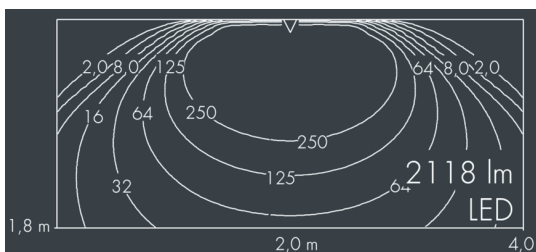

Ecoline

8 792 266 209

12 × 2,5 W, 2118 lm, 3000 K warm white, 1-10V, wall washer 12° / 108°

L1 = 1262 mm, L2 = 1215 mm

Customized solutions and modifications are possible: Special RAL, DB or NCS colours as polyester powder coat, luminaires in 2700 K and other colour temperatures and versions for high ambient temperature.

Specification text

housing made of extruded aluminum and corrosion-resistant die-cast aluminum AlSi12, polyester powder coated by high-quality and UV-stabilized coating process, Colour: white RAL 9002, all exterior parts are stainless steel, UV stabilised, impact-resistant polycarbonate cover with partial frosting for uniform light diffraction, silicon gasket, closure with 2 stainless steel screws, mounting flanges: 2 drilled holes Ø 6.5 mm, spacing L2, tilt range: 220°, cable gland: M20, connecting terminal: 5 pole, highly efficient optics made of transparent thermoplastic for precise lighting tasks, integral driver (1-10V), CRI > 80, max 2 SDCM, service life L90/B10 > 50.000 h, Beam angle (FWHM): 12° / 108°, luminous flux: 2118 lm, wattage: 30 W, delivered lumens 71 lm/W, protection type IP67, protection class I, impact resistance IK10, windage area 0,1 m², dimensions (L×H×W): 1262 × 58 × 54 mm, weight 3.6 kg

Specification

Wattage	30 W	Beam angle (FWHM)	12° / 108°
Delivered lumens	71 lm/W	Housing colour	white RAL 9002
Light source	LED 3000 K	Power supply cable	Ø 6 – 10 mm
Color Rendering Index	CRI > 80	Protection type	IP67
Colour tolerance	max 2 SDCM	Protection class	I
Lifetime ta 25° C	L90/B10 > 50.000 h	Impact resistance	IK10
Control gear	1-10V	Windage area	0,1m ²
Input voltage AC	110 – 240 V	Dimensions	1262 × 58 × 54 mm
Input voltage DC	195 – 240 V	Weight	3,60 kg
Voltage protection	2 kV L/N 4 kV L/PE	Max. ambient temperature ta	40°
Luminaires per B16A / C16A	50 / 85		