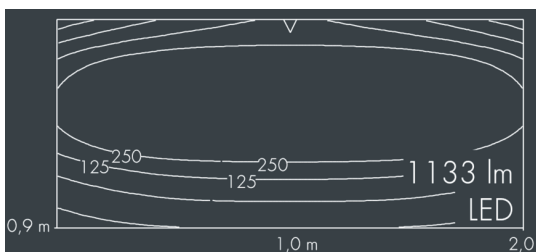

Ecoline

8 793 055 009

6 × 2,5 W, 1133 lm, 4000 K neutral white,
wall washer 12° / 108°

L₁ = 662 mm, L₂ = 615 mm

Customized solutions and modifications are possible: Special RAL, DB or NCS colours as polyester powder coat, luminaires in 2700 K and other colour temperatures and versions for high ambient temperature.

Specification text

housing made of extruded aluminum and corrosion-resistant die-cast aluminum AlSi12, polyester powder coated by high-quality and UV-stabilized coating process, Colour: silver grey, all exterior parts are stainless steel, UV stabilised, impact-resistant polycarbonate cover with partial frosting for uniform light diffraction, silicon gasket, closure with 2 stainless steel screws, wall arms: 2 drilled holes Ø 6.5 mm, spacing L₂, tilt range: 220°, cable gland: M20, connecting terminal: 3 pole, highly efficient optics made of transparent thermoplastic for precise lighting tasks, integral driver (AC/DC), CRI > 80, max 2 SDCM, service life L₉₀/B₁₀ > 50.000 h, Beam angle (FWHM): 12° / 108°, luminous flux: 1133 lm, wattage: 15 W, delivered lumens 76 lm/W, protection type IP67, protection class I, impact resistance IK10, windage area 0,1 m², dimensions (L×H×W): 662 × 58 × 54 mm, weight 2.8 kg

Specification

Wattage	15 W	Beam angle (FWHM)	12° / 108°
Delivered lumens	76 lm/W	Housing colour	silver grey
Light source	LED 4000 K	Power supply cable	Ø 6 – 10 mm
Color Rendering Index	CRI > 80	Protection type	IP67
Colour tolerance	max 2 SDCM	Protection class	I
Lifetime ta 25° C	L ₉₀ /B ₁₀ > 50.000 h	Impact resistance	IK10
Control gear	on / off	Windage area	0,1m ²
Input voltage AC	110 – 240 V	Dimensions	662 × 58 × 54 mm
Input voltage DC	195 – 255 V	Weight	2,80 kg
Voltage protection	2 kV L/N 4 kV L/PE	Max. ambient temperature ta	40°
Luminaires per B16A / C16A	50 / 85		