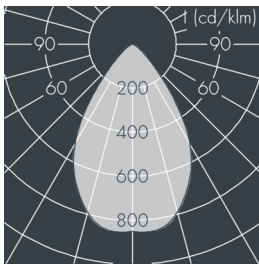

Ecoline

8 793 066 059

6 × 2,5 W, 1082 lm, 3000 K warm white,
wide beam 67°

L₁ = 662 mm, L₂ = 615 mm

Customized solutions and modifications are possible: Special RAL, DB or NCS colours as polyester powder coat, luminaires in 2700 K and other colour temperatures and versions for high ambient temperature.

Specification text

housing made of extruded aluminum and corrosion-resistant die-cast aluminum AlSi12, polyester powder coated by high-quality and UV-stabilized coating process, Colour: white RAL 9002, all exterior parts are stainless steel, UV stabilised, impact-resistant polycarbonate cover with partial frosting for uniform light diffraction, silicon gasket, closure with 2 stainless steel screws, wall arms: 2 drilled holes Ø 6.5 mm, spacing L₂, tilt range: 220°, cable gland: M20, connecting terminal: 3 pole, highly efficient optics made of transparent thermoplastic for precise lighting tasks, integral driver (AC/DC), CRI > 80, max 2 SDCM, service life L₉₀/B₁₀ > 50.000 h, Beam angle (FWHM): 67°, luminous flux: 1082 lm, wattage: 15 W, delivered lumens 72 lm/W, protection type IP65, protection class I, impact resistance IK10, windage area 0,1 m², dimensions (L×H×W): 662 × 57 × 54 mm, weight 2.8 kg

Specification

Wattage	15 W	Beam angle (FWHM)	67°
Delivered lumens	72 lm/W	Housing colour	white RAL 9002
Light source	LED 3000 K	Power supply cable	Ø 6 – 10 mm
Color Rendering Index	CRI > 80	Protection type	IP65
Colour tolerance	max 2 SDCM	Protection class	I
Lifetime ta 25° C	L ₉₀ /B ₁₀ > 50.000 h	Impact resistance	IK10
Control gear	on / off	Windage area	0,1m ²
Input voltage AC	110 – 240 V	Dimensions	662 × 57 × 54 mm
Input voltage DC	195 – 255 V	Weight	2,80 kg
Voltage protection	2 kV L/N 4 kV L/PE	Max. ambient temperature ta	40°
Luminaires per B16A / C16A	50 / 85		