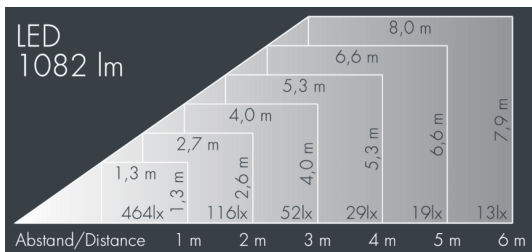

Ecoline

8 793 066 059

6 × 2,5 W, 1082 lm, 3000 K warm white,
wide beam 67°

L₁ = 662 mm, L₂ = 615 mm

Customized solutions and modifications are possible: Special RAL, DB or NCS colours as polyester powder coat, luminaires in 2700 K and other colour temperatures and versions for high ambient temperature.

Specification text

housing made of extruded aluminum and corrosion-resistant die-cast aluminum AlSi12, polyester powder coated by high-quality and UV-stabilized coating process, Colour: white RAL 9002, all exterior parts are stainless steel, UV stabilised, impact-resistant polycarbonate cover with partial frosting for uniform light diffraction, silicon gasket, closure with 2 stainless steel screws, wall arms: 2 drilled holes Ø 6.5 mm, spacing L₂, tilt range: 220°, cable gland: M20, connecting terminal: 3 pole, highly efficient optics made of transparent thermoplastic for precise lighting tasks, integral driver (AC/DC), CRI > 80, max 2 SDCM, service life L₉₀/B₁₀ > 50.000 h, Beam angle (FWHM): 67°, luminous flux: 1082 lm, wattage: 15 W, delivered lumens 72 lm/W, protection type IP65, protection class I, impact resistance IK10, windage area 0,1 m², dimensions (L×H×W): 662 × 57 × 54 mm, weight 2.8 kg

Specification

Wattage	15 W	Beam angle (FWHM)	67°
Delivered lumens	72 lm/W	Housing colour	white RAL 9002
Light source	LED 3000 K	Power supply cable	Ø 6 – 10 mm
Color Rendering Index	CRI > 80	Protection type	IP65
Colour tolerance	max 2 SDCM	Protection class	I
Lifetime ta 25° C	L ₉₀ /B ₁₀ > 50.000 h	Impact resistance	IK10
Control gear	on / off	Windage area	0,1m ²
Input voltage AC	110 – 240 V	Dimensions	662 × 57 × 54 mm
Input voltage DC	195 – 255 V	Weight	2,80 kg
Voltage protection	2 kV L/N 4 kV L/PE	Max. ambient temperature ta	40°
Luminaires per B16A / C16A	50 / 85		