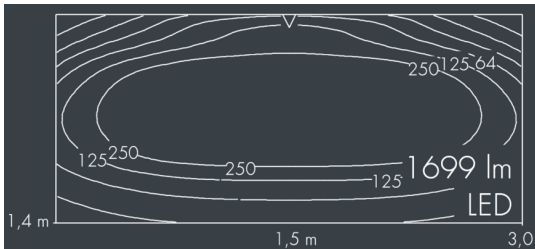

Ecoline

8 793 155 109

9 × 2,5 W, 1699 lm, 4000 K neutral white, DALI, wall washer 12° / 108°

L1 = 962 mm, L2 = 915 mm

Customized solutions and modifications are possible: Special RAL, DB or NCS colours as polyester powder coat, luminaires in 2700 K and other colour temperatures and versions for high ambient temperature.

Specification text

housing made of extruded aluminum and corrosion-resistant die-cast aluminum AlSi12, polyester powder coated by high-quality and UV-stabilized coating process, Colour: silver grey, all exterior parts are stainless steel, UV stabilised, impact-resistant polycarbonate cover with partial frosting for uniform light diffraction, silicon gasket, closure with 2 stainless steel screws, wall arms: 2 drilled holes Ø 6.5 mm, spacing L2, tilt range: 220°, cable gland: M20, connecting terminal: 5 pole, highly efficient optics made of transparent thermoplastic for precise lighting tasks, integral driver (DALI), CRI > 80, max 2 SDCM, service life L90/B10 > 50.000 h, Beam angle (FWHM): 12° / 108°, luminous flux: 1699 lm, wattage: 23 W, delivered lumens 76 lm/W, protection type IP67, protection class I, impact resistance IK10, windage area 0,1 m², dimensions (L×H×W): 962 × 58 × 54 mm, weight 3.6 kg

Specification

Wattage	23 W	Beam angle (FWHM)	12° / 108°
Delivered lumens	76 lm/W	Housing colour	silver grey
Light source	LED 4000 K	Power supply cable	Ø 6 – 10 mm
Color Rendering Index	CRI > 80	Protection type	IP67
Colour tolerance	max 2 SDCM	Protection class	I
Lifetime ta 25° C	L90/B10 > 50.000 h	Impact resistance	IK10
Control gear	DALI	Windage area	0,1m ²
Input voltage AC	220 – 240 V	Dimensions	962 × 58 × 54 mm
Input voltage DC	195 – 255 V	Weight	3,60 kg
Voltage protection	1 kV L/N 2 kV L/PE	Max. ambient temperature ta	40°
Luminaires per B16A / C16A	28 / 46		