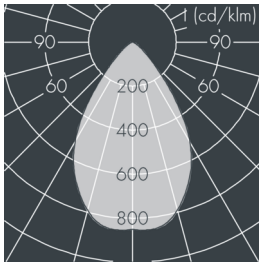

Ecoline

8 793 256 059

12 × 2,5 W, 2164 lm, 3000 K warm white,
wide beam 67°

L1 = 1262 mm, L2 = 1215 mm

Customized solutions and modifications are possible: Special RAL, DB or NCS colours as polyester powder coat, luminaires in 2700 K and other colour temperatures and versions for high ambient temperature.

Specification text

housing made of extruded aluminum and corrosion-resistant die-cast aluminum AlSi12, polyester powder coated by high-quality and UV-stabilized coating process, Colour: silver grey, all exterior parts are stainless steel, UV stabilised, impact-resistant polycarbonate cover with partial frosting for uniform light diffraction, silicon gasket, closure with 2 stainless steel screws, wall arms: 2 drilled holes Ø 6.5 mm, spacing L2, tilt range: 220°, cable gland: M20, connecting terminal: 3 pole, highly efficient optics made of transparent thermoplastic for precise lighting tasks, integral driver (AC/DC), CRI > 80, max 2 SDCM, service life L90/B10 > 50.000 h, Beam angle (FWHM): 67°, luminous flux: 2164 lm, wattage: 30 W, delivered lumens 72 lm/W, protection type IP65, protection class I, impact resistance IK10, windage area 0,1 m², dimensions (L×H×W): 1262 × 57 × 54 mm, weight 4.1 kg

Specification

Wattage	30 W	Beam angle (FWHM)	67°
Delivered lumens	72 lm/W	Housing colour	silver grey
Light source	LED 3000 K	Power supply cable	Ø 6 – 10 mm
Color Rendering Index	CRI > 80	Protection type	IP65
Colour tolerance	max 2 SDCM	Protection class	I
Lifetime ta 25° C	L90/B10 > 50.000 h	Impact resistance	IK10
Control gear	on / off	Windage area	0,1m ²
Input voltage AC	110 – 240 V	Dimensions	1262 × 57 × 54 mm
Input voltage DC	195 – 255 V	Weight	4,10 kg
Voltage protection	2 kV L/N 4 kV L/PE	Max. ambient temperature ta	40°
Luminaires per B16A / C16A	50 / 85		