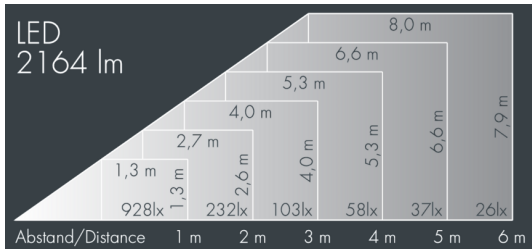

Ecoline

8 793 256 059

12 × 2,5 W, 2164 lm, 3000 K warm white,
wide beam 67°

L1 = 1262 mm, L2 = 1215 mm

Customized solutions and modifications are possible: Special RAL, DB or NCS colours as polyester powder coat, luminaires in 2700 K and other colour temperatures and versions for high ambient temperature.

Specification text

housing made of extruded aluminum and corrosion-resistant die-cast aluminum AlSi12, polyester powder coated by high-quality and UV-stabilized coating process, Colour: silver grey, all exterior parts are stainless steel, UV stabilised, impact-resistant polycarbonate cover with partial frosting for uniform light diffraction, silicon gasket, closure with 2 stainless steel screws, wall arms: 2 drilled holes Ø 6.5 mm, spacing L2, tilt range: 220°, cable gland: M20, connecting terminal: 3 pole, highly efficient optics made of transparent thermoplastic for precise lighting tasks, integral driver (AC/DC), CRI > 80, max 2 SDCM, service life L90/B10 > 50.000 h, Beam angle (FWHM): 67°, luminous flux: 2164 lm, wattage: 30 W, delivered lumens 72 lm/W, protection type IP65, protection class I, impact resistance IK10, windage area 0,1 m², dimensions (L×H×W): 1262 × 57 × 54 mm, weight 4.1 kg

Specification

Wattage	30 W	Beam angle (FWHM)	67°
Delivered lumens	72 lm/W	Housing colour	silver grey
Light source	LED 3000 K	Power supply cable	Ø 6 – 10 mm
Color Rendering Index	CRI > 80	Protection type	IP65
Colour tolerance	max 2 SDCM	Protection class	I
Lifetime ta 25° C	L90/B10 > 50.000 h	Impact resistance	IK10
Control gear	on / off	Windage area	0,1m ²
Input voltage AC	110 – 240 V	Dimensions	1262 × 57 × 54 mm
Input voltage DC	195 – 255 V	Weight	4,10 kg
Voltage protection	2 kV L/N 4 kV L/PE	Max. ambient temperature ta	40°
Luminaires per B16A / C16A	50 / 85		