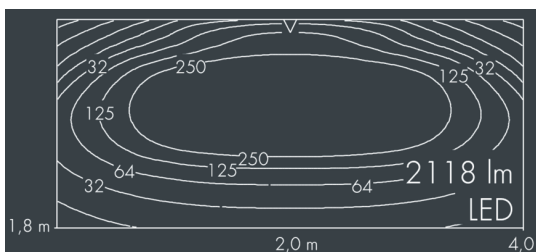

Ecoline

8 793 256 109

12 × 2,5 W, 2118 lm, 3000 K warm white, DALI, wall washer 12° / 108°

L1 = 1262 mm, L2 = 1215 mm

Customized solutions and modifications are possible: Special RAL, DB or NCS colours as polyester powder coat, luminaires in 2700 K and other colour temperatures and versions for high ambient temperature.

Specification text

housing made of extruded aluminum and corrosion-resistant die-cast aluminum AlSi12, polyester powder coated by high-quality and UV-stabilized coating process, Colour: silver grey, all exterior parts are stainless steel, UV stabilised, impact-resistant polycarbonate cover with partial frosting for uniform light diffraction, silicon gasket, closure with 2 stainless steel screws, wall arms: 2 drilled holes Ø 6.5 mm, spacing L2, tilt range: 220°, cable gland: M20, connecting terminal: 5 pole, highly efficient optics made of transparent thermoplastic for precise lighting tasks, integral driver (DALI), CRI > 80, max 2 SDCM, service life L90/B10 > 50.000 h, Beam angle (FWHM): 12° / 108°, luminous flux: 2118 lm, wattage: 30 W, delivered lumens 71 lm/W, protection type IP67, protection class I, impact resistance IK10, windage area 0,1 m², dimensions (L×H×W): 1262 × 58 × 54 mm, weight 4.1 kg

Specification

Wattage	30 W	Beam angle (FWHM)	12° / 108°
Delivered lumens	71 lm/W	Housing colour	silver grey
Light source	LED 3000 K	Power supply cable	Ø 6 – 10 mm
Color Rendering Index	CRI > 80	Protection type	IP67
Colour tolerance	max 2 SDCM	Protection class	I
Lifetime ta 25° C	L90/B10 > 50.000 h	Impact resistance	IK10
Control gear	DALI	Windage area	0,1m ²
Input voltage AC	220 – 240 V	Dimensions	1262 × 58 × 54 mm
Input voltage DC	220 – 240 V	Weight	4,10 kg
Voltage protection	1 kV L/N 2 kV L/PE	Max. ambient temperature ta	40°
Luminaires per B16A / C16A	28 / 46		