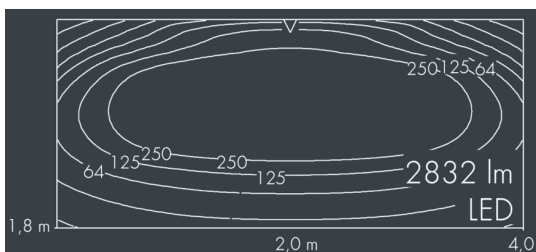

Ecoline

8 793 345 109

15 × 2,5 W, 2832 lm, 4000 K neutral white, DALI, wall washer 12° / 108°

L1 = 1562 mm, L2 = 1515 mm

Customized solutions and modifications are possible: Special RAL, DB or NCS colours as polyester powder coat, luminaires in 2700 K and other colour temperatures and versions for high ambient temperature.

Specification text

housing made of extruded aluminum and corrosion-resistant die-cast aluminum AlSi12, polyester powder coated by high-quality and UV-stabilized coating process, Colour: black RAL 7021, all exterior parts are stainless steel, UV stabilised, impact-resistant polycarbonate cover with partial frosting for uniform light diffraction, silicon gasket, closure with 2 stainless steel screws, wall arms: 2 drilled holes Ø 6.5 mm, spacing L2, tilt range: 220°, cable gland: M20, connecting terminal: 5 pole, highly efficient optics made of transparent thermoplastic for precise lighting tasks, integral driver (DALI), CRI > 80, max 2 SDCM, service life L90/B10 > 50.000 h, Beam angle (FWHM): 12° / 108°, luminous flux: 2832 lm, wattage: 38 W, delivered lumens 76 lm/W, protection type IP67, protection class I, impact resistance IK10, windage area 0,1 m², dimensions (L×H×W): 1562 × 58 × 54 mm, weight 4.7 kg

Specification

Wattage	38 W	Beam angle (FWHM)	12° / 108°
Delivered lumens	76 lm/W	Housing colour	black RAL 7021
Light source	LED 4000 K	Power supply cable	Ø 6 – 10 mm
Color Rendering Index	CRI > 80	Protection type	IP67
Colour tolerance	max 2 SDCM	Protection class	I
Lifetime ta 25° C	L90/B10 > 50.000 h	Impact resistance	IK10
Control gear	DALI	Windage area	0,1m ²
Input voltage AC	220 – 240 V	Dimensions	1562 × 58 × 54 mm
Input voltage DC	195 – 255 V	Weight	4,70 kg
Voltage protection	1 kV L/N 2 kV L/PE	Max. ambient temperature ta	40°
Luminaires per B16A / C16A	28 / 46		