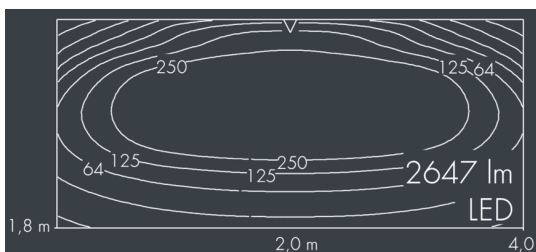

Ecoline

8 793 356 109

15 × 2,5 W, 2647 lm, 3000 K warm white, DALI, wall washer 12° / 108°

L1 = 1562 mm, L2 = 1515 mm

Customized solutions and modifications are possible: Special RAL, DB or NCS colours as polyester powder coat, luminaires in 2700 K and other colour temperatures and versions for high ambient temperature.

Specification text

housing made of extruded aluminum and corrosion-resistant die-cast aluminum AlSi12, polyester powder coated by high-quality and UV-stabilized coating process, Colour: silver grey, all exterior parts are stainless steel, UV stabilised, impact-resistant polycarbonate cover with partial frosting for uniform light diffraction, silicon gasket, closure with 2 stainless steel screws, wall arms: 2 drilled holes Ø 6.5 mm, spacing L2, tilt range: 220°, cable gland: M20, connecting terminal: 5 pole, highly efficient optics made of transparent thermoplastic for precise lighting tasks, integral driver (DALI), CRI > 80, max 2 SDCM, service life L90/B10 > 50.000 h, Beam angle (FWHM): 12° / 108°, luminous flux: 2647 lm, wattage: 38 W, delivered lumens 71 lm/W, protection type IP67, protection class I, impact resistance IK10, windage area 0,1 m², dimensions (L×H×W): 1562 × 58 × 54 mm, weight 4.7 kg

Specification

Wattage	38 W	Beam angle (FWHM)	12° / 108°
Delivered lumens	71 lm/W	Housing colour	silver grey
Light source	LED 3000 K	Power supply cable	Ø 6 – 10 mm
Color Rendering Index	CRI > 80	Protection type	IP67
Colour tolerance	max 2 SDCM	Protection class	I
Lifetime ta 25° C	L90/B10 > 50.000 h	Impact resistance	IK10
Control gear	DALI	Windage area	0,1m ²
Input voltage AC	220 – 240 V	Dimensions	1562 × 58 × 54 mm
Input voltage DC	195 – 255 V	Weight	4,70 kg
Voltage protection	1 kV L/N 2 kV L/PE	Max. ambient temperature ta	40°
Luminaires per B16A / C16A	28 / 46		