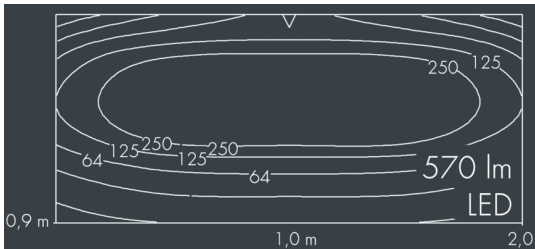

Ecoline

8 793 955 009

3 × 2,5 W, 570 lm, 4000 K neutral white,
wall washer 12° / 108°

L₁ = 362 mm, L₂ = 315 mm

Customized solutions and modifications are possible: Special RAL, DB or NCS colours as polyester powder coat, luminaires in 2700 K and other colour temperatures and versions for high ambient temperature.

Specification text

housing made of extruded aluminum and corrosion-resistant die-cast aluminum AlSi12, polyester powder coated by high-quality and UV-stabilized coating process, Colour: silver grey, all exterior parts are stainless steel, UV stabilised, impact-resistant polycarbonate cover with partial frosting for uniform light diffraction, silicon gasket, closure with 2 stainless steel screws, wall arms: 2 drilled holes Ø 6.5 mm, spacing L₂, tilt range: 220°, cable gland: M20, connecting terminal: 3 pole, highly efficient optics made of transparent thermoplastic for precise lighting tasks, integral driver (AC/DC), CRI > 80, max 2 SDCM, service life L₉₀/B₁₀ > 50.000 h, Beam angle (FWHM): 12° / 108°, luminous flux: 570 lm, wattage: 8 W, delivered lumens 76 lm/W, protection type IP67, protection class I, impact resistance IK10, windage area 0,1 m², dimensions (L×H×W): 362 × 58 × 54 mm, weight 2 kg

Specification

Wattage	8 W	Beam angle (FWHM)	12° / 108°
Delivered lumens	76 lm/W	Housing colour	silver grey
Light source	LED 4000 K	Power supply cable	Ø 6 – 10 mm
Color Rendering Index	CRI > 80	Protection type	IP67
Colour tolerance	max 2 SDCM	Protection class	I
Lifetime ta 25° C	L ₉₀ /B ₁₀ > 50.000 h	Impact resistance	IK10
Control gear	on / off	Windage area	0,1m ²
Input voltage AC	110 – 240 V	Dimensions	362 × 58 × 54 mm
Input voltage DC	110 – 264 V	Weight	2,00 kg
Voltage protection	2 kV L/N 2 kV L/PE	Max. ambient temperature ta	40°
Luminaires per B16A / C16A	27 / 45		