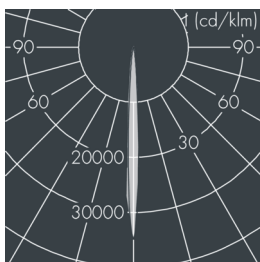

Ecoline

8 793 965 019

3 × 2 W, 624 lm, 4000 K neutral white,
narrow beam 6°

L1 = 362 mm, L2 = 315 mm

Specification text

housing made of extruded aluminum and corrosion-resistant die-cast aluminum AlSi12, polyester powder coated by high-quality and UV-stabilized coating process, Colour: white RAL 9002, all exterior parts are stainless steel, UV stabilised, impact-resistant polycarbonate cover with partial frosting for uniform light diffraction, silicon gasket, closure with 2 stainless steel screws, wall arms: 2 drilled holes Ø 6.5 mm, spacing L2, tilt range: 220°, cable gland: M20, connecting terminal: 3 pole, highly efficient optics made of transparent thermoplastic for precise lighting tasks, integral driver (AC/DC), CRI > 80, mxmax 2 SDCM, service life L90/B10 > 50.000 h, Beam angle (FWHM): 6°, luminous flux: 624 lm, wattage: 10 W, delivered lumens 62 lm/W, protection type IP65, protection class I, impact resistance IK10, windage area 0,1 m², dimensions (L×H×W): 362 × 57 × 54 mm, weight 2 kg

Specification

Wattage	10 W	Beam angle (FWHM)	6°
Delivered lumens	62 lm/W	Housing colour	white RAL 9002
Light source	LED 4000 K	Power supply cable	Ø 6 – 10 mm
Color Rendering Index	CRI > 80	Protection type	IP65
Colour tolerance	mxmax 2 SDCM	Protection class	I
Lifetime ta 25° C	L90/B10 > 50.000 h	Impact resistance	IK10
Control gear	on / off	Windage area	0,1 m ²
Input voltage AC	120 – 240 V	Dimensions	362 × 57 × 54 mm
Input voltage DC	150 – 250 V	Weight	2,00 kg
Voltage protection	2 kV L/N 2 kV L/PE	Max. ambient temperature ta	40°
Luminaires per B16A / C16A	27 / 45		