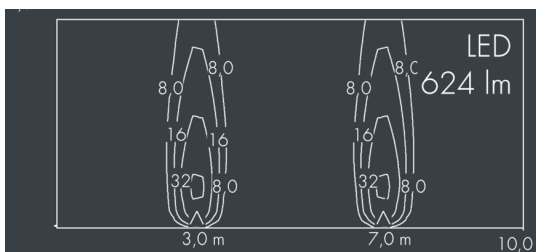

Ecoline

8 793 965 019

3 × 2 W, 624 lm, 4000 K neutral white,
narrow beam 6°

L1 = 362 mm, L2 = 315 mm

Specification text

housing made of extruded aluminum and corrosion-resistant die-cast aluminum AlSi12, polyester powder coated by high-quality and UV-stabilized coating process, Colour: white RAL 9002, all exterior parts are stainless steel, UV stabilised, impact-resistant polycarbonate cover with partial frosting for uniform light diffraction, silicon gasket, closure with 2 stainless steel screws, wall arms: 2 drilled holes Ø 6.5 mm, spacing L2, tilt range: 220°, cable gland: M20, connecting terminal: 3 pole, highly efficient optics made of transparent thermoplastic for precise lighting tasks, integral driver (AC/DC), CRI > 80, mxmax 2 SDCM, service life L90/B10 > 50.000 h, Beam angle (FWHM): 6°, luminous flux: 624 lm, wattage: 10 W, delivered lumens 62 lm/W, protection type IP65, protection class I, impact resistance IK10, windage area 0,1 m², dimensions (L×H×W): 362 × 57 × 54 mm, weight 2 kg

Specification

Wattage	10 W	Beam angle (FWHM)	6°
Delivered lumens	62 lm/W	Housing colour	white RAL 9002
Light source	LED 4000 K	Power supply cable	Ø 6 – 10 mm
Color Rendering Index	CRI > 80	Protection type	IP65
Colour tolerance	mxmax 2 SDCM	Protection class	I
Lifetime ta 25° C	L90/B10 > 50.000 h	Impact resistance	IK10
Control gear	on / off	Windage area	0,1 m ²
Input voltage AC	120 – 240 V	Dimensions	362 × 57 × 54 mm
Input voltage DC	150 – 250 V	Weight	2,00 kg
Voltage protection	2 kV L/N 2 kV L/PE	Max. ambient temperature ta	40°
Luminaires per B16A / C16A	27 / 45		