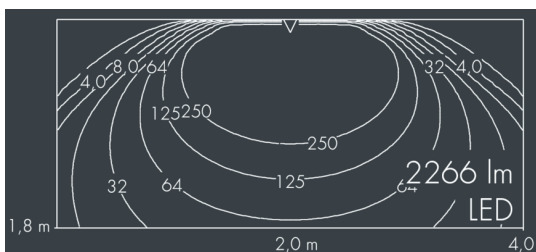

Ecoline modular system luminaire, left

8 797 255 209

12 × 2,5 W, 2266 lm, 4000 K neutral white, 1-10V, wall washer 12° / 108°

L1 = 1242 mm

Customized solutions and modifications are possible: Special RAL, DB or NCS colours as polyester powder coat, luminaires in 2700 K and other colour temperatures and versions for high ambient temperature.

Specification text

housing made of extruded aluminum and corrosion-resistant die-cast aluminum AlSi12, polyester powder coated by high-quality and UV-stabilized coating process, Colour: silver grey, all exterior parts are stainless steel, UV stabilised, impact-resistant polycarbonate cover with partial frosting for uniform light diffraction, silicon gasket, closure with 2 stainless steel screws, with stainless steel coupling on right side, tilt range: 220°, cable gland: M20, connecting terminal: 5 pole, highly efficient optics made of transparent thermoplastic for precise lighting tasks, CRI > 80, max 2 SDCM, service life L90/B10 > 50.000 h, Beam angle (FWHM): 12° / 108°, luminous flux: 2266 lm, wattage: 30 W, delivered lumens 76 lm/W, protection type IP65, protection class I, impact resistance IK10, windage area 0,07 m², dimensions (L×H×W): 1242 × 58 × 54 mm, weight 3,4 kg

Specification

Wattage	30 W	Beam angle (FWHM)	12° / 108°
Delivered lumens	76 lm/W	Housing colour	silver grey
Light source	LED 4000 K	Power supply cable	Ø 6 – 10 mm
Color Rendering Index	CRI > 80	Protection type	IP65
Colour tolerance	max 2 SDCM	Protection class	I
Lifetime ta 25° C	L90/B10 > 50.000 h	Impact resistance	IK10
Control gear	1-10V	Windage area	0,07m ²
Input voltage AC	110 – 240 V	Dimensions	1242 × 58 × 54 mm
Input voltage DC	195 – 240 V	Weight	3,40 kg
Voltage protection	2 kV L/N 4 kV L/PE	Max. ambient temperature ta	40°
Luminaires per B16A / C16A	50 / 85		