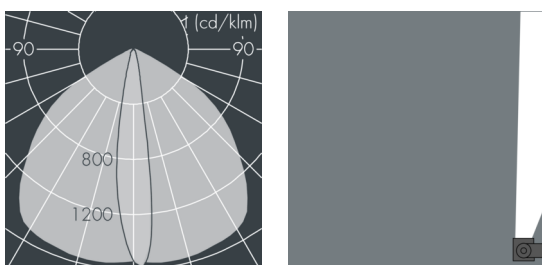

Ecoline modular system luminaire, left

8 797 255 209

12 × 2,5 W, 2266 lm, 4000 K neutral white, 1-10V, wall washer 12° / 108°

L1 = 1242 mm

Customized solutions and modifications are possible: Special RAL, DB or NCS colours as polyester powder coat, luminaires in 2700 K and other colour temperatures and versions for high ambient temperature.

Specification text

housing made of extruded aluminum and corrosion-resistant die-cast aluminum AlSi12, polyester powder coated by high-quality and UV-stabilized coating process, Colour: silver grey, all exterior parts are stainless steel, UV stabilised, impact-resistant polycarbonate cover with partial frosting for uniform light diffraction, silicon gasket, closure with 2 stainless steel screws, with stainless steel coupling on right side, tilt range: 220°, cable gland: M20, connecting terminal: 5 pole, highly efficient optics made of transparent thermoplastic for precise lighting tasks, CRI > 80, max 2 SDCM, service life L90/B10 > 50.000 h, Beam angle (FWHM): 12° / 108°, luminous flux: 2266 lm, wattage: 30 W, delivered lumens 76 lm/W, protection type IP65, protection class I, impact resistance IK10, windage area 0,07 m², dimensions (L×H×W): 1242 × 58 × 54 mm, weight 3,4 kg

Specification

Wattage	30 W	Beam angle (FWHM)	12° / 108°
Delivered lumens	76 lm/W	Housing colour	silver grey
Light source	LED 4000 K	Power supply cable	Ø 6 – 10 mm
Color Rendering Index	CRI > 80	Protection type	IP65
Colour tolerance	max 2 SDCM	Protection class	I
Lifetime ta 25° C	L90/B10 > 50.000 h	Impact resistance	IK10
Control gear	1-10V	Windage area	0,07m ²
Input voltage AC	110 – 240 V	Dimensions	1242 × 58 × 54 mm
Input voltage DC	195 – 240 V	Weight	3,40 kg
Voltage protection	2 kV L/N 4 kV L/PE	Max. ambient temperature ta	40°
Luminaires per B16A / C16A	50 / 85		