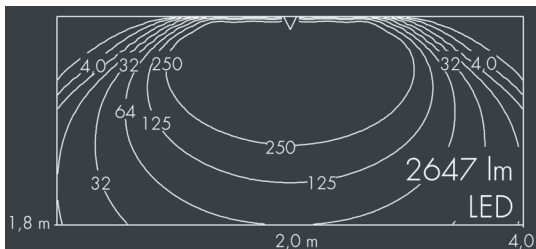

Ecoline modular system luminaire, left

8 797 356 109

1,5 × 2,5 W, 2647 lm, 3000 K warm white, DALI, wall washer 12° / 108°

L1 = 1542 mm

Customized solutions and modifications are possible: Special RAL, DB or NCS colours as polyester powder coat, luminaires in 2700 K and other colour temperatures and versions for high ambient temperature.

Specification text

housing made of extruded aluminum and corrosion-resistant die-cast aluminum AlSi12, polyester powder coated by high-quality and UV-stabilized coating process, Colour: silver grey, all exterior parts are stainless steel, UV stabilised, impact-resistant polycarbonate cover with partial frosting for uniform light diffraction, silicon gasket, closure with 2 stainless steel screws, with stainless steel coupling on right side, tilt range: 220°, cable gland: M20, connecting terminal: 5 pole, highly efficient optics made of transparent thermoplastic for precise lighting tasks, CRI > 80, max 2 SDCM, service life L90/B10 > 50.000 h, Beam angle (FWHM): 12° / 108°, luminous flux: 2647 lm, wattage: 38 W, delivered lumens 71 lm/W, protection type IP65, protection class I, impact resistance IK10, windage area 0,09 m², dimensions (L×H×W): 1542 × 58 × 54 mm, weight 4 kg

Specification

Wattage	38 W	Beam angle (FWHM)	12° / 108°
Delivered lumens	71 lm/W	Housing colour	silver grey
Light source	LED 3000 K	Power supply cable	Ø 6 – 10 mm
Color Rendering Index	CRI > 80	Protection type	IP65
Colour tolerance	max 2 SDCM	Protection class	I
Lifetime ta 25° C	L90/B10 > 50.000 h	Impact resistance	IK10
Control gear	DALI	Windage area	0,09m ²
Input voltage AC	220 – 240 V	Dimensions	1542 × 58 × 54 mm
Input voltage DC	195 – 255 V	Weight	4,00 kg
Voltage protection	1 kV L/N 2 kV L/PE	Max. ambient temperature ta	40°
Luminaires per B16A / C16A	28 / 46		