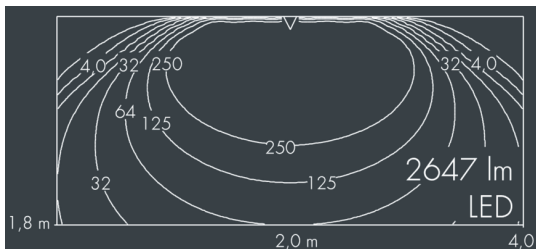

Ecoline modular system luminaire, left

8 797 356 209

15 × 2,5 W, 2647 lm, 3000 K warm white, 1-10V, wall washer 12° / 108°

L1 = 1542 mm

Customized solutions and modifications are possible: Special RAL, DB or NCS colours as polyester powder coat, luminaires in 2700 K and other colour temperatures and versions for high ambient temperature.

Specification text

housing made of extruded aluminum and corrosion-resistant die-cast aluminum AlSi12, polyester powder coated by high-quality and UV-stabilized coating process, Colour: silver grey, all exterior parts are stainless steel, UV stabilised, impact-resistant polycarbonate cover with partial frosting for uniform light diffraction, silicon gasket, closure with 2 stainless steel screws, with stainless steel coupling on right side, tilt range: 220°, cable gland: M20, connecting terminal: 5 pole, highly efficient optics made of transparent thermoplastic for precise lighting tasks, CRI > 80, max 2 SDCM, service life L90/B10 > 50.000 h, Beam angle (FWHM): 12° / 108°, luminous flux: 2647 lm, wattage: 38 W, delivered lumens 71 lm/W, protection type IP65, protection class I, impact resistance IK10, windage area 0,09 m², dimensions (L×H×W): 1542 × 58 × 54 mm, weight 4 kg

Specification

Wattage	38 W	Beam angle (FWHM)	12° / 108°
Delivered lumens	71 lm/W	Housing colour	silver grey
Light source	LED 3000 K	Power supply cable	Ø 6 – 10 mm
Color Rendering Index	CRI > 80	Protection type	IP65
Colour tolerance	max 2 SDCM	Protection class	I
Lifetime ta 25° C	L90/B10 > 50.000 h	Impact resistance	IK10
Control gear	1-10V	Windage area	0,09m ²
Input voltage AC	110 – 240 V	Dimensions	1542 × 58 × 54 mm
Input voltage DC	195 – 255 V	Weight	4,00 kg
Voltage protection	2 kV L/N 4 kV L/PE	Max. ambient temperature ta	40°
Luminaires per B16A / C16A	25 / 42		