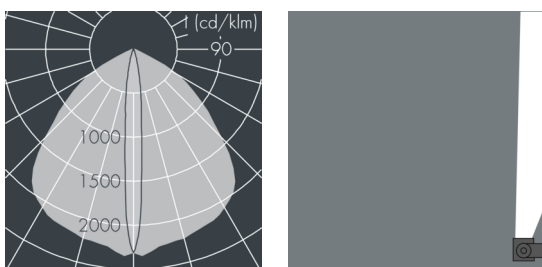

Ecoline modular system luminaire, left

8 797 356 209

15 × 2,5 W, 2647 lm, 3000 K warm white, 1-10V, wall washer 12° / 108°

L1 = 1542 mm

Customized solutions and modifications are possible: Special RAL, DB or NCS colours as polyester powder coat, luminaires in 2700 K and other colour temperatures and versions for high ambient temperature.

Specification text

housing made of extruded aluminum and corrosion-resistant die-cast aluminum AlSi12, polyester powder coated by high-quality and UV-stabilized coating process, Colour: silver grey, all exterior parts are stainless steel, UV stabilised, impact-resistant polycarbonate cover with partial frosting for uniform light diffraction, silicon gasket, closure with 2 stainless steel screws, with stainless steel coupling on right side, tilt range: 220°, cable gland: M20, connecting terminal: 5 pole, highly efficient optics made of transparent thermoplastic for precise lighting tasks, CRI > 80, max 2 SDCM, service life L90/B10 > 50.000 h, Beam angle (FWHM): 12° / 108°, luminous flux: 2647 lm, wattage: 38 W, delivered lumens 71 lm/W, protection type IP65, protection class I, impact resistance IK10, windage area 0,09 m², dimensions (L×H×W): 1542 × 58 × 54 mm, weight 4 kg

Specification

Wattage	38 W	Beam angle (FWHM)	12° / 108°
Delivered lumens	71 lm/W	Housing colour	silver grey
Light source	LED 3000 K	Power supply cable	Ø 6 – 10 mm
Color Rendering Index	CRI > 80	Protection type	IP65
Colour tolerance	max 2 SDCM	Protection class	I
Lifetime ta 25° C	L90/B10 > 50.000 h	Impact resistance	IK10
Control gear	1-10V	Windage area	0,09m ²
Input voltage AC	110 – 240 V	Dimensions	1542 × 58 × 54 mm
Input voltage DC	195 – 255 V	Weight	4,00 kg
Voltage protection	2 kV L/N 4 kV L/PE	Max. ambient temperature ta	40°
Luminaires per B16A / C16A	25 / 42		