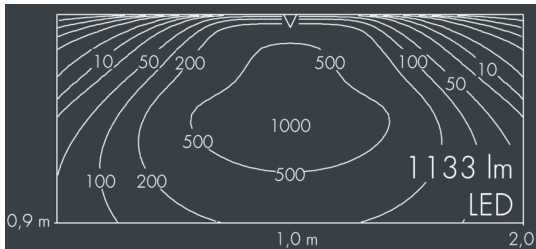

Ecoline modular system luminaire, middle

8 798 055 209

6 × 2,5 W, 1133 lm, 4000 K neutral white, 1-10V, wall washer 12° / 108°

L1 = 642 mm

Customized solutions and modifications are possible: Special RAL, DB or NCS colours as polyester powder coat, luminaires in 2700 K and other colour temperatures and versions for high ambient temperature.

Specification text

housing made of extruded aluminum and corrosion-resistant die-cast aluminum AlSi12, polyester powder coated by high-quality and UV-stabilized coating process, Colour: silver grey, all exterior parts are stainless steel, UV stabilised, impact-resistant polycarbonate cover with partial frosting for uniform light diffraction, silicon gasket, closure with 2 stainless steel screws, with stainless steel couplings on left and right side, tilt range: 220°, cable gland: M20, connecting terminal: 5 pole, highly efficient optics made of transparent thermoplastic for precise lighting tasks, CRI > 80, max 2 SDCM, service life L90/B10 > 50.000 h, Beam angle (FWHM): 12° / 108°, luminous flux: 1133 lm, wattage: 15 W, delivered lumens 76 lm/W, protection type IP65, protection class I, impact resistance IK10, windage area 0,04 m², dimensions (L×H×W): 642 × 58 × 54 mm, weight 2.3 kg

 IP65 IK10

Specification

Wattage	15 W	Beam angle (FWHM)	12° / 108°
Delivered lumens	76 lm/W	Housing colour	silver grey
Light source	LED 4000 K	Power supply cable	Ø 6 – 10 mm
Color Rendering Index	CRI > 80	Protection type	IP65
Colour tolerance	max 2 SDCM	Protection class	I
Lifetime ta 25° C	L90/B10 > 50.000 h	Impact resistance	IK10
Control gear	1-10V	Windage area	0,04m ²
Input voltage AC	110 – 240 V	Dimensions	642 × 58 × 54 mm
Input voltage DC	195	Weight	2,30 kg
Voltage protection	2 kV L/N 4 kV L/PE	Max. ambient temperature ta	40°
Luminaires per B16A / C16A	50 / 85		