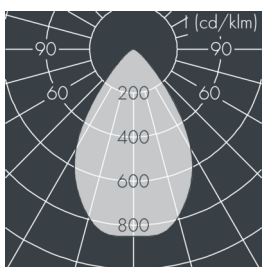

Ecoline modular system luminaire, middle

8 798 165 259

9 × 2,5 W, 1704 lm, 4000 K neutral white, 1-10V, wide beam 67°

L1 = 942 mm

Customized solutions and modifications are possible: Special RAL, DB or NCS colours as polyester powder coat, luminaires in 2700 K and other colour temperatures and versions for high ambient temperature.

Specification text

housing made of extruded aluminum and corrosion-resistant die-cast aluminum AlSi12, polyester powder coated by high-quality and UV-stabilized coating process, Colour: white RAL 9002, all exterior parts are stainless steel, UV stabilised, impact-resistant polycarbonate cover with partial frosting for uniform light diffraction, silicon gasket, closure with 2 stainless steel screws, with stainless steel couplings on left and right side, tilt range: 220°, cable gland: M20, connecting terminal: 5 pole, highly efficient optics made of transparent thermoplastic for precise lighting tasks, CRI > 80, max 2 SDCM, service life L90/B10 > 50.000 h, Beam angle (FWHM): 67°, luminous flux: 1704 lm, wattage: 23 W, delivered lumens 76 lm/W, protection type IP65, protection class I, impact resistance IK10, windage area 0,05 m², dimensions (L×H×W): 942 × 57 × 54 mm, weight 2.9 kg

Specification

Wattage	23 W	Beam angle (FWHM)	67°
Delivered lumens	76 lm/W	Housing colour	white RAL 9002
Light source	LED 4000 K	Power supply cable	Ø 6 – 10 mm
Color Rendering Index	CRI > 80	Protection type	IP65
Colour tolerance	max 2 SDCM	Protection class	I
Lifetime ta 25° C	L90/B10 > 50.000 h	Impact resistance	IK10
Control gear	1-10V	Windage area	0,05m ²
Input voltage AC	110 – 240 V	Dimensions	942 × 57 × 54 mm
Input voltage DC	195-	Weight	2,90 kg
Voltage protection	2 kV L/N 4 kV L/PE	Max. ambient temperature ta	40°
Luminaires per B16A / C16A	50 / 85		