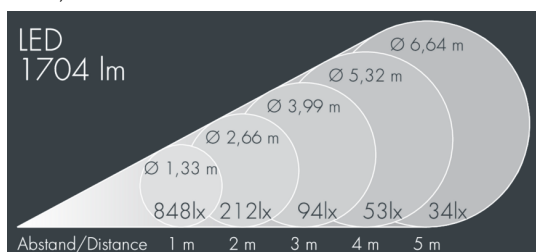

Ecoline modular system luminaire, middle

8 798 165 259

9 × 2,5 W, 1704 lm, 4000 K neutral white, 1-10V, wide beam 67°

L1 = 942 mm

Customized solutions and modifications are possible: Special RAL, DB or NCS colours as polyester powder coat, luminaires in 2700 K and other colour temperatures and versions for high ambient temperature.

Specification text

housing made of extruded aluminum and corrosion-resistant die-cast aluminum AlSi12, polyester powder coated by high-quality and UV-stabilized coating process, Colour: white RAL 9002, all exterior parts are stainless steel, UV stabilised, impact-resistant polycarbonate cover with partial frosting for uniform light diffraction, silicon gasket, closure with 2 stainless steel screws, with stainless steel couplings on left and right side, tilt range: 220°, cable gland: M20, connecting terminal: 5 pole, highly efficient optics made of transparent thermoplastic for precise lighting tasks, CRI > 80, max 2 SDCM, service life L90/B10 > 50.000 h, Beam angle (FWHM): 67°, luminous flux: 1704 lm, wattage: 23 W, delivered lumens 76 lm/W, protection type IP65, protection class I, impact resistance IK10, windage area 0,05 m², dimensions (L×H×W): 942 × 57 × 54 mm, weight 2.9 kg

Specification

Wattage	23 W	Beam angle (FWHM)	67°
Delivered lumens	76 lm/W	Housing colour	white RAL 9002
Light source	LED 4000 K	Power supply cable	Ø 6 – 10 mm
Color Rendering Index	CRI > 80	Protection type	IP65
Colour tolerance	max 2 SDCM	Protection class	I
Lifetime ta 25° C	L90/B10 > 50.000 h	Impact resistance	IK10
Control gear	1-10V	Windage area	0,05m ²
Input voltage AC	110 – 240 V	Dimensions	942 × 57 × 54 mm
Input voltage DC	195-	Weight	2,90 kg
Voltage protection	2 kV L/N 4 kV L/PE	Max. ambient temperature ta	40°
Luminaires per B16A / C16A	50 / 85		