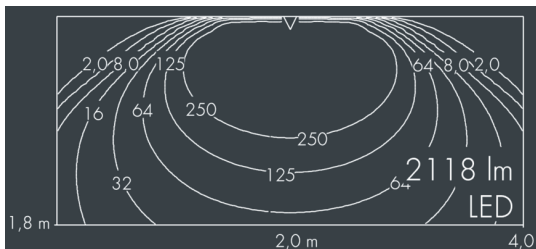

## Ecoline modular system luminaire, middle

8 798 256 209

12 × 2,5 W, 2118 lm, 3000 K warm white, 1-10V, wall washer 12° / 108°

L1 = 1242 mm

Customized solutions and modifications are possible: Special RAL, DB or NCS colours as polyester powder coat, luminaires in 2700 K and other colour temperatures and versions for high ambient temperature.

## Specification text

housing made of extruded aluminum and corrosion-resistant die-cast aluminum AlSi12, polyester powder coated by high-quality and UV-stabilized coating process, Colour: silver grey, all exterior parts are stainless steel, UV stabilised, impact-resistant polycarbonate cover with partial frosting for uniform light diffraction, silicon gasket, closure with 2 stainless steel screws, with stainless steel couplings on left and right side, tilt range: 220°, cable gland: M20, connecting terminal: 5 pole, highly efficient optics made of transparent thermoplastic for precise lighting tasks, CRI > 80, max 2 SDCM, service life L90/B10 > 50.000 h, Beam angle (FWHM): 12° / 108°, luminous flux: 2118 lm, wattage: 30 W, delivered lumens 71 lm/W, protection type IP65, protection class I, impact resistance IK10, windage area 0,07 m², dimensions (L×H×W): 1242 × 58 × 54 mm, weight 3.4 kg

## Specification

Wattage	30 W	Beam angle (FWHM)	12° / 108°
Delivered lumens	71 lm/W	Housing colour	silver grey
Light source	LED 3000 K	Power supply cable	Ø 6 – 10 mm
Color Rendering Index	CRI > 80	Protection type	IP65
Colour tolerance	max 2 SDCM	Protection class	I
Lifetime ta 25° C	L90/B10 > 50.000 h	Impact resistance	IK10
Control gear	1-10V	Windage area	0,07m²
Input voltage AC	110 – 240 V	Dimensions	1242 × 58 × 54 mm
Input voltage DC	195 – 240 V	Weight	3,40 kg
Voltage protection	2 kV L/N   4 kV L/PE	Max. ambient temperature ta	40°
Luminaires per B16A / C16A	50 / 85		