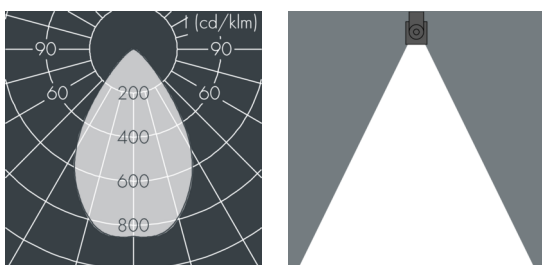

Ecoline modular system luminaire, middle

8 798 265 259

12 × 2,5 W, 2272 lm, 4000 K neutral white, 1-10V, wide beam 67°

L1 = 1242 mm

Customized solutions and modifications are possible: Special RAL, DB or NCS colours as polyester powder coat, luminaires in 2700 K and other colour temperatures and versions for high ambient temperature.

Specification text

housing made of extruded aluminum and corrosion-resistant die-cast aluminum AlSi12, polyester powder coated by high-quality and UV-stabilized coating process, Colour: white RAL 9002, all exterior parts are stainless steel, UV stabilised, impact-resistant polycarbonate cover with partial frosting for uniform light diffraction, silicon gasket, closure with 2 stainless steel screws, with stainless steel couplings on left and right side, tilt range: 220°, cable gland: M20, connecting terminal: 5 pole, highly efficient optics made of transparent thermoplastic for precise lighting tasks, CRI > 80, max 2 SDCM, service life L90/B10 > 50.000 h, Beam angle (FWHM): 67°, luminous flux: 2272 lm, wattage: 30 W, delivered lumens 76 lm/W, protection type IP65, protection class I, impact resistance IK10, windage area 0,07 m², dimensions (L×H×W): 1242 × 57 × 54 mm, weight 3.4 kg

Specification

Wattage	30 W	Beam angle (FWHM)	67°
Delivered lumens	76 lm/W	Housing colour	white RAL 9002
Light source	LED 4000 K	Power supply cable	Ø 6 – 10 mm
Color Rendering Index	CRI > 80	Protection type	IP65
Colour tolerance	max 2 SDCM	Protection class	I
Lifetime ta 25° C	L90/B10 > 50.000 h	Impact resistance	IK10
Control gear	1-10V	Windage area	0,07m ²
Input voltage AC	110 – 240 V	Dimensions	1242 × 57 × 54 mm
Input voltage DC	195 – 240 V	Weight	3,40 kg
Voltage protection	2 kV L/N 4 kV L/PE	Max. ambient temperature ta	40°
Luminaires per B16A / C16A	50 / 85		