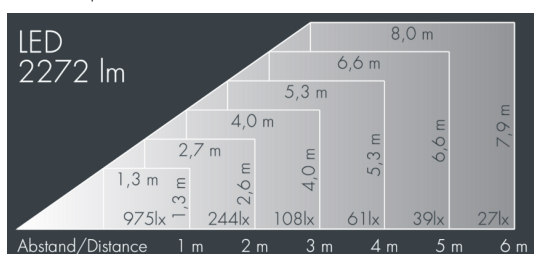

Ecoline modular system luminaire, middle

8 798 265 259

12 × 2,5 W, 2272 lm, 4000 K neutral white, 1-10V, wide beam 67°

L1 = 1242 mm

Customized solutions and modifications are possible: Special RAL, DB or NCS colours as polyester powder coat, luminaires in 2700 K and other colour temperatures and versions for high ambient temperature.

Specification text

housing made of extruded aluminum and corrosion-resistant die-cast aluminum AlSi12, polyester powder coated by high-quality and UV-stabilized coating process, Colour: white RAL 9002, all exterior parts are stainless steel, UV stabilised, impact-resistant polycarbonate cover with partial frosting for uniform light diffraction, silicon gasket, closure with 2 stainless steel screws, with stainless steel couplings on left and right side, tilt range: 220°, cable gland: M20, connecting terminal: 5 pole, highly efficient optics made of transparent thermoplastic for precise lighting tasks, CRI > 80, max 2 SDCM, service life L90/B10 > 50.000 h, Beam angle (FWHM): 67°, luminous flux: 2272 lm, wattage: 30 W, delivered lumens 76 lm/W, protection type IP65, protection class I, impact resistance IK10, windage area 0,07 m², dimensions (L×H×W): 1242 × 57 × 54 mm, weight 3.4 kg

Specification

Wattage	30 W	Beam angle (FWHM)	67°
Delivered lumens	76 lm/W	Housing colour	white RAL 9002
Light source	LED 4000 K	Power supply cable	Ø 6 – 10 mm
Color Rendering Index	CRI > 80	Protection type	IP65
Colour tolerance	max 2 SDCM	Protection class	I
Lifetime ta 25° C	L90/B10 > 50.000 h	Impact resistance	IK10
Control gear	1-10V	Windage area	0,07m ²
Input voltage AC	110 – 240 V	Dimensions	1242 × 57 × 54 mm
Input voltage DC	195 – 240 V	Weight	3,40 kg
Voltage protection	2 kV L/N 4 kV L/PE	Max. ambient temperature ta	40°
Luminaires per B16A / C16A	50 / 85		