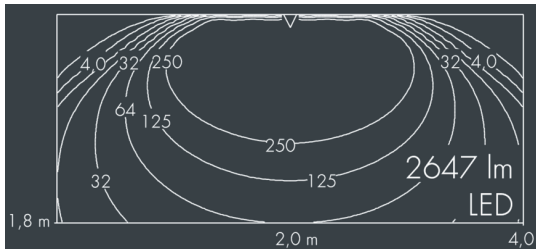

## Ecoline modular system luminaire, middle

8 798 346 209

15 × 2,5 W, 2647 lm, 3000 K warm white, 1-10V, wall washer 12° / 108°

L1 = 1542 mm

Customized solutions and modifications are possible: Special RAL, DB or NCS colours as polyester powder coat, luminaires in 2700 K and other colour temperatures and versions for high ambient temperature.

## Specification text

housing made of extruded aluminum and corrosion-resistant die-cast aluminum AlSi12, polyester powder coated by high-quality and UV-stabilized coating process, Colour: black RAL 7021, all exterior parts are stainless steel, UV stabilised, impact-resistant polycarbonate cover with partial frosting for uniform light diffraction, silicon gasket, closure with 2 stainless steel screws, with stainless steel couplings on left and right side, tilt range: 220°, cable gland: M20, connecting terminal: 5 pole, highly efficient optics made of transparent thermoplastic for precise lighting tasks, CRI > 80, max 2 SDCM, service life L90/B10 > 50.000 h, Beam angle (FWHM): 12° / 108°, luminous flux: 2647 lm, wattage: 38 W, delivered lumens 71 lm/W, protection type IP65, protection class I, impact resistance IK10, windage area 0,09 m<sup>2</sup>, dimensions (L×H×W): 1542 × 58 × 54 mm, weight 4 kg

## Specification

Wattage	38 W	Beam angle (FWHM)	12° / 108°
Delivered lumens	71 lm/W	Housing colour	black RAL 7021
Light source	LED 3000 K	Power supply cable	Ø 6 – 10 mm
Color Rendering Index	CRI > 80	Protection type	IP65
Colour tolerance	max 2 SDCM	Protection class	I
Lifetime ta 25° C	L90/B10 > 50.000 h	Impact resistance	IK10
Control gear	1-10V	Windage area	0,09m <sup>2</sup>
Input voltage AC	110 – 240 V	Dimensions	1542 × 58 × 54 mm
Input voltage DC	195 – 255 V	Weight	4,00 kg
Voltage protection	2 kV L/N   4 kV L/PE	Max. ambient temperature ta	40°
Luminaires per B16A / C16A	25 / 42		