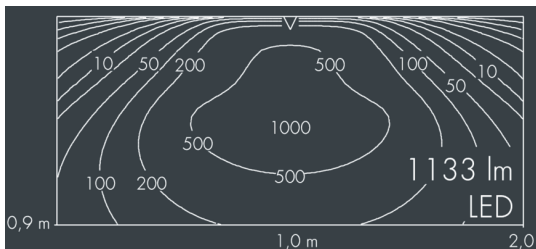

## Ecoline modular system luminaire, right

8 799 055 209

6 × 2,5 W, 1133 lm, 4000 K neutral white, 1-10V, wall washer 12° / 108°

L1 = 642 mm

Customized solutions and modifications are possible: Special RAL, DB or NCS colours as polyester powder coat, luminaires in 2700 K and other colour temperatures and versions for high ambient temperature.

## Specification text

housing made of extruded aluminum and corrosion-resistant die-cast aluminum AlSi12, polyester powder coated by high-quality and UV-stabilized coating process, Colour: silver grey, all exterior parts are stainless steel, UV stabilised, impact-resistant polycarbonate cover with partial frosting for uniform light diffraction, silicon gasket, closure with 2 stainless steel screws, with stainless steel coupling on left side, tilt range: 220°, cable gland: M20, connecting terminal: 5 pole, highly efficient optics made of transparent thermoplastic for precise lighting tasks, CRI > 80, max 2 SDCM, service life L90/B10 > 50.000 h, Beam angle (FWHM): 12° / 108°, luminous flux: 1133 lm, wattage: 15 W, delivered lumens 76 lm/W, protection type IP65, protection class I, impact resistance IK10, windage area 0,04 m<sup>2</sup>, dimensions (L×H×W): 642 × 58 × 54 mm, weight 2.3 kg

## Specification

Wattage	15 W	Beam angle (FWHM)	12° / 108°
Delivered lumens	76 lm/W	Housing colour	silver grey
Light source	LED 4000 K	Power supply cable	Ø 6 – 10 mm
Color Rendering Index	CRI > 80	Protection type	IP65
Colour tolerance	max 2 SDCM	Protection class	I
Lifetime ta 25° C	L90/B10 > 50.000 h	Impact resistance	IK10
Control gear	1-10V	Windage area	0,04m <sup>2</sup>
Input voltage AC	110 – 240 V	Dimensions	642 × 58 × 54 mm
Input voltage DC	195	Weight	2,30 kg
Voltage protection	2 kV L/N   4 kV L/PE	Max. ambient temperature ta	40°
Luminaires per B16A / C16A	50 / 85		