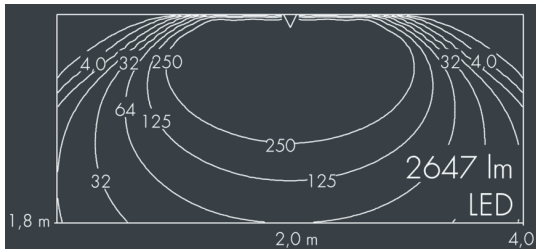

## Ecoline modular system luminaire, right

8 799 346 009

1,5 × 2,5 W, 2647 lm, 3000 K warm white, wall washer 12° / 108°

L1 = 1542 mm

Customized solutions and modifications are possible: Special RAL, DB or NCS colours as polyester powder coat, luminaires in 2700 K and other colour temperatures and versions for high ambient temperature.

## Specification text

housing made of extruded aluminum and corrosion-resistant die-cast aluminum AlSi12, polyester powder coated by high-quality and UV-stabilized coating process, Colour: black RAL 7021, all exterior parts are stainless steel, UV stabilised, impact-resistant polycarbonate cover with partial frosting for uniform light diffraction, silicon gasket, closure with 2 stainless steel screws, with stainless steel coupling on left side, tilt range: 220°, cable gland: M20, connecting terminal: 3 pole, highly efficient optics made of transparent thermoplastic for precise lighting tasks, CRI > 80, max 2 SDCM, service life L90/B10 > 50.000 h, Beam angle (FWHM): 12° / 108°, luminous flux: 2647 lm, wattage: 38 W, delivered lumens 71 lm/W, protection type IP65, protection class I, impact resistance IK10, windage area 0,09 m<sup>2</sup>, dimensions (L×H×W): 1542 × 58 × 54 mm, weight 4 kg

## Specification

Wattage	38 W	Beam angle (FWHM)	12° / 108°
Delivered lumens	71 lm/W	Housing colour	black RAL 7021
Light source	LED 3000 K	Power supply cable	Ø 6 – 10 mm
Color Rendering Index	CRI > 80	Protection type	IP65
Colour tolerance	max 2 SDCM	Protection class	I
Lifetime ta 25° C	L90/B10 > 50.000 h	Impact resistance	IK10
Control gear	on / off	Windage area	0,09m <sup>2</sup>
Input voltage AC	198 – 264 V	Dimensions	1542 × 58 × 54 mm
Input voltage DC	176 – 280 V	Weight	4,00 kg
Voltage protection	4 kV L/N   4 kV L/PE	Max. ambient temperature ta	40°