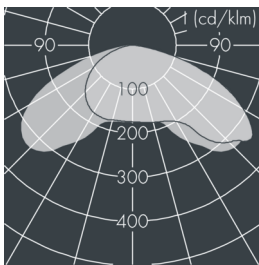

## Ecoscape 1

8 292 045 109

55 W, 4142 lm, 4000 K neutral white, DALI,  
Comfort Optic 71° / 139°

Customized solutions and modifications are possible: Special RAL, DB or NCS colours as polyester powder coat, luminaires in 2700 K and other colour temperatures and versions for high ambient temperature.

## Specification text

housing made of corrosion-resistant die-cast aluminum AlSi12, polyester powder coated by high-quality and UV-stabilized coating process, Colour: black RAL 7021, all exterior parts are stainless steel, tempered high efficiency safety glass, anti-reflective coating from 1 side, dark screenprint, silicon gasket, hinged frame, installation of luminaire using fixing accessories, cable entry: M20, fixing via a 42 mm Ø borehole, cable gland: M20, with 8 m cable Ho7RN-F5G1, connecting terminal: 5 pole, micro-prism optic directs light under defined angles and achieves, together with shielded LEDs, perfect glare control, integral programmable and dimmable driver (DALI / StepDim / AstroDim), CRI > 80, max 2 SDCM, service life L90/B10 > 50.000 h, Beam angle (FWHM): 71° / 139°, luminous flux: 4142 lm, wattage: 55 W, delivered lumens 75 lm/W, protection type IP67, protection class I, impact resistance IK09, windage area 0,11 m<sup>2</sup>, dimensions: Ø 375 mm, width 103 mm, weight 6.5 kg

## Specification

Wattage	55 W	Beam angle (FWHM)	71° / 139°
Delivered lumens	75 lm/W	Housing colour	black RAL 7021
Light source	LED 4000 K	Power supply cable	Ø 5 – 1.4 mm
Color Rendering Index	CRI > 80	Protection type	IP67
Colour tolerance	max 2 SDCM	Protection class	I
Lifetime ta 25° C	L90/B10 > 50.000 h	Impact resistance	IK09
Control gear	DALI	Windage area	0,11 m <sup>2</sup>
		Dimensions	Ø 375 mm, width 103 mm
		Weight	6,50 kg
		Max. ambient temperature ta	45°