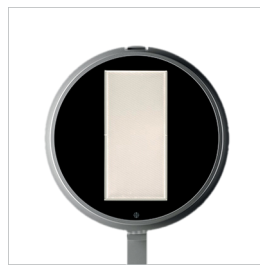

## Ecoscape 1

8 292 045 109

55 W, 4142 lm, 4000 K neutral white, DALI,  
Comfort Optic 71° / 139°

Customized solutions and modifications are possible: Special RAL, DB or NCS colours as polyester powder coat, luminaires in 2700 K and other colour temperatures and versions for high ambient temperature.

## Specification text

housing made of corrosion-resistant die-cast aluminum AlSi12, polyester powder coated by high-quality and UV-stabilized coating process, Colour: black RAL 7021, all exterior parts are stainless steel, tempered high efficiency safety glass, anti-reflective coating from 1 side, dark screenprint, silicon gasket, hinged frame, installation of luminaire using fixing accessories, cable entry: M20, fixing via a 42 mm Ø borehole, cable gland: M20, with 8 m cable Ho7RN-F5G1, connecting terminal: 5 pole, micro-prism optic directs light under defined angles and achieves, together with shielded LEDs, perfect glare control, integral programmable and dimmable driver (DALI / StepDim / AstroDim), CRI > 80, max 2 SDCM, service life L90/B10 > 50.000 h, Beam angle (FWHM): 71° / 139°, luminous flux: 4142 lm, wattage: 55 W, delivered lumens 75 lm/W, protection type IP67, protection class I, impact resistance IK09, windage area 0,11 m<sup>2</sup>, dimensions: Ø 375 mm, width 103 mm, weight 6.5 kg

The modular luminaire design makes the replacement of components possible. The product meets the demands of the applicable EU guidelines and product safety regulations and bears the CE mark.

 IP67 IK09

## Specification

Wattage	55 W	Beam angle (FWHM)	71° / 139°
Delivered lumens	75 lm/W	Housing colour	black RAL 7021
Light source	LED 4000 K	Power supply cable	Ø 5 – 1.4 mm
Color Rendering Index	CRI > 80	Protection type	IP67
Colour tolerance	max 2 SDCM	Protection class	I
Lifetime ta 25° C	L90/B10 > 50.000 h	Impact resistance	IK09
Control gear	DALI	Windage area	0,11 m <sup>2</sup>
		Dimensions	Ø 375 mm, width 103 mm
		Weight	6,50 kg
		Max. ambient temperature ta	45°