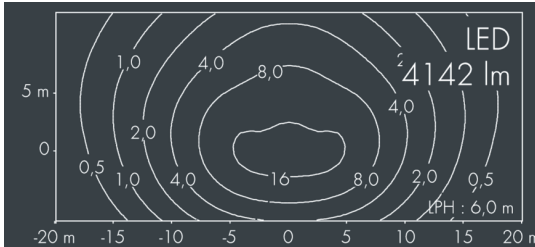

## Ecoscape 1

8 292 045 109

55 W, 4142 lm, 4000 K neutral white, DALI,  
Comfort Optic 71° / 139°

Customized solutions and modifications are possible: Special RAL, DB or NCS colours as polyester powder coat, luminaires in 2700 K and other colour temperatures and versions for high ambient temperature.

## Specification text

housing made of corrosion-resistant die-cast aluminum AlSi12, polyester powder coated by high-quality and UV-stabilized coating process, Colour: black RAL 7021, all exterior parts are stainless steel, tempered high efficiency safety glass, anti-reflective coating from 1 side, dark screenprint, silicon gasket, hinged frame, installation of luminaire using fixing accessories, cable entry: M20, fixing via a 42 mm Ø borehole, cable gland: M20, with 8 m cable Ho7RN-F5G1, connecting terminal: 5 pole, micro-prism optic directs light under defined angles and achieves, together with shielded LEDs, perfect glare control, integral programmable and dimmable driver (DALI / StepDim / AstroDim), CRI > 80, max 2 SDCM, service life L90/B10 > 50.000 h, Beam angle (FWHM): 71° / 139°, luminous flux: 4142 lm, wattage: 55 W, delivered lumens 75 lm/W, protection type IP67, protection class I, impact resistance IK09, windage area 0,11 m<sup>2</sup>, dimensions: Ø 375 mm, width 103 mm, weight 6.5 kg

## Specification

Wattage	55 W	Beam angle (FWHM)	71° / 139°
Delivered lumens	75 lm/W	Housing colour	black RAL 7021
Light source	LED 4000 K	Power supply cable	Ø 5 – 1.4 mm
Color Rendering Index	CRI > 80	Protection type	IP67
Colour tolerance	max 2 SDCM	Protection class	I
Lifetime ta 25° C	L90/B10 > 50.000 h	Impact resistance	IK09
Control gear	DALI	Windage area	0,11 m <sup>2</sup>
		Dimensions	Ø 375 mm, width 103 mm
		Weight	6,50 kg
		Max. ambient temperature ta	45°