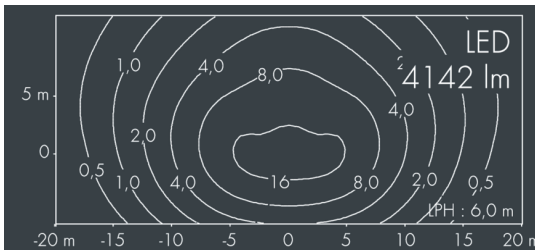

## Ecoscape 1

8 292 055 109

55 W, 4142 lm, 4000 K neutral white, DALI,  
Comfort Optic 71° / 139°

Customized solutions and modifications are possible: Special RAL, DB or NCS colours as polyester powder coat, luminaires in 2700 K and other colour temperatures and versions for high ambient temperature.

## Specification text

housing made of corrosion-resistant die-cast aluminum AlSi12, polyester powder coated by high-quality and UV-stabilized coating process, Colour: silver grey, all exterior parts are stainless steel, tempered high efficiency safety glass, anti-reflective coating from 1 side, dark screenprint, silicon gasket, hinged frame, installation of luminaire using fixing accessories, cable entry: M20, fixing via a 42 mm Ø borehole, cable gland: M20, with 8 m cable Ho7RN-F5G1, connecting terminal: 5 pole, micro-prism optic directs light under defined angles and achieves, together with shielded LEDs, perfect glare control, integral programmable and dimmable driver (DALI / StepDim / AstroDim), CRI > 80, max 2 SDCM, service life L90/B10 > 50.000 h, Beam angle (FWHM): 71° / 139°, luminous flux: 4142 lm, wattage: 55 W, delivered lumens 75 lm/W, protection type IP67, protection class I, impact resistance IK09, windage area 0,11 m<sup>2</sup>, dimensions: Ø 375 mm, width 103 mm, weight 6.5 kg

## Specification

Wattage	55 W	Beam angle (FWHM)	71° / 139°
Delivered lumens	75 lm/W	Housing colour	silver grey
Light source	LED 4000 K	Power supply cable	Ø 5 – 1.4 mm
Color Rendering Index	CRI > 80	Protection type	IP67
Colour tolerance	max 2 SDCM	Protection class	I
Lifetime ta 25° C	L90/B10 > 50.000 h	Impact resistance	IK09
Control gear	DALI	Windage area	0,11 m <sup>2</sup>
		Dimensions	Ø 375 mm, width 103 mm
		Weight	6,50 kg
		Max. ambient temperature ta	45°