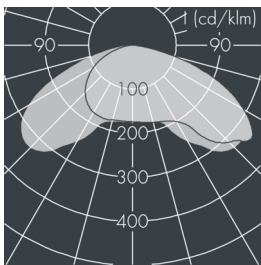

## Ecoscape 1

8 292 055 109

55 W, 4142 lm, 4000 K neutral white, DALI,  
Comfort Optic 71° / 139°

Customized solutions and modifications are possible: Special RAL, DB or NCS colours as polyester powder coat, luminaires in 2700 K and other colour temperatures and versions for high ambient temperature.

## Specification text

housing made of corrosion-resistant die-cast aluminum AlSi12, polyester powder coated by high-quality and UV-stabilized coating process, Colour: silver grey, all exterior parts are stainless steel, tempered high efficiency safety glass, anti-reflective coating from 1 side, dark screenprint, silicon gasket, hinged frame, installation of luminaire using fixing accessories, cable entry: M20, fixing via a 42 mm Ø borehole, cable gland: M20, with 8 m cable Ho7RN-F5G1, connecting terminal: 5 pole, micro-prism optic directs light under defined angles and achieves, together with shielded LEDs, perfect glare control, integral programmable and dimmable driver (DALI / StepDim / AstroDim), CRI > 80, max 2 SDCM, service life L90/B10 > 50.000 h, Beam angle (FWHM): 71° / 139°, luminous flux: 4142 lm, wattage: 55 W, delivered lumens 75 lm/W, protection type IP67, protection class I, impact resistance IK09, windage area 0,11 m<sup>2</sup>, dimensions: Ø 375 mm, width 103 mm, weight 6.5 kg

## Specification

Wattage	55 W	Beam angle (FWHM)	71° / 139°
Delivered lumens	75 lm/W	Housing colour	silver grey
Light source	LED 4000 K	Power supply cable	Ø 5 – 1.4 mm
Color Rendering Index	CRI > 80	Protection type	IP67
Colour tolerance	max 2 SDCM	Protection class	I
Lifetime ta 25° C	L90/B10 > 50.000 h	Impact resistance	IK09
Control gear	DALI	Windage area	0,11 m <sup>2</sup>
		Dimensions	Ø 375 mm, width 103 mm
		Weight	6,50 kg
		Max. ambient temperature ta	45°