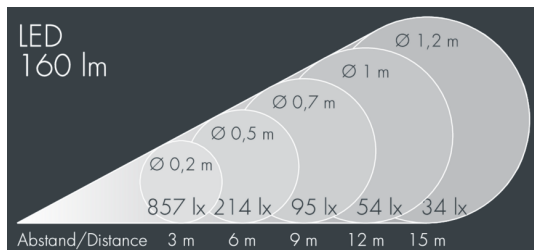

Ecospot Mini

8 980 045 019

3 W, 157 lm, 4000 K neutral white,
narrow beam 4°

Customized solutions and modifications are possible: Special RAL, DB or NCS colours as polyester powder coat, luminaires in 2700 K and other colour temperatures and versions for high ambient temperature.

Specification text

housing made of die-cast aluminum ALSi12, polyester powder coated by high-quality and UV-stabilized coating process, Colour: black RAL 7021, all exterior parts are stainless steel, tempered high efficiency safety glass, anti-reflective coating from 1 side, silicon gasket, with 3 stainless steel screws, powder coated aluminum mounting bracket with tilt scale: 2 drilled holes \varnothing 7 mm, spacing 30 mm, 1 centre hole \varnothing 8.5 mm, tilt range: 140°, cable gland: M20, connecting terminal: 3 pole, highly efficient optics made of transparent thermoplastic for precise lighting tasks, integral driver (AC/DC), 80, max 2 SDCM, service life L90/B10 > 50.000 h, Beam angle (FWHM): 4°, luminous flux: 157 lm, wattage: 3 W, delivered lumens 52 lm/W, protection type IP65, protection class I, impact resistance IK08, windage area 0,01 m², dimensions: \varnothing 75 mm, width 125 mm, weight 0.8 kg

Wattage	3 W	Beam angle (FWHM)	4°
Delivered lumens	52 lm/W	Housing colour	black RAL 7021
Light source	LED 4000 K	Power supply cable	\varnothing 6 – 13 mm
Color Rendering Index	80	Protection type	IP65
Colour tolerance	max 2 SDCM	Protection class	I
Lifetime ta 25° C	L90/B10 > 50.000 h	Impact resistance	IK08
Control gear	on / off	Windage area	0,01m ²
Input voltage AC	100 – 240 V	Dimensions	\varnothing 75 mm, width 125 mm
Input voltage DC	134 – 335 V	Weight	0,80 kg
Voltage protection	1 kV L/N 1 kV L/PE	Max. ambient temperature ta	40°
Luminaires per B16A / C16A	157 / 317		