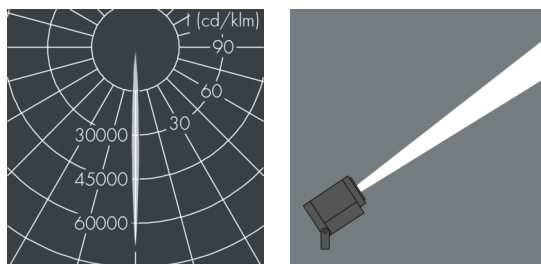

Ecospot Mini

8 980 045 019

3 W, 157 lm, 4000 K neutral white,
narrow beam 4°

Customized solutions and modifications are possible: Special RAL, DB or NCS colours as polyester powder coat, luminaires in 2700 K and other colour temperatures and versions for high ambient temperature.

Specification text

housing made of die-cast aluminum ALSi12, polyester powder coated by high-quality and UV-stabilized coating process, Colour: black RAL 7021, all exterior parts are stainless steel, tempered high efficiency safety glass, anti-reflective coating from 1 side, silicon gasket, with 3 stainless steel screws, powder coated aluminum mounting bracket with tilt scale: 2 drilled holes \varnothing 7 mm, spacing 30 mm, 1 centre hole \varnothing 8.5 mm, tilt range: 140°, cable gland: M20, connecting terminal: 3 pole, highly efficient optics made of transparent thermoplastic for precise lighting tasks, integral driver (AC/DC), 80, max 2 SDCM, service life L90/B10 > 50.000 h, Beam angle (FWHM): 4°, luminous flux: 157 lm, wattage: 3 W, delivered lumens 52 lm/W, protection type IP65, protection class I, impact resistance IK08, windage area 0,01 m², dimensions: \varnothing 75 mm, width 125 mm, weight 0.8 kg

Wattage	3 W	Beam angle (FWHM)	4°
Delivered lumens	52 lm/W	Housing colour	black RAL 7021
Light source	LED 4000 K	Power supply cable	\varnothing 6 – 13 mm
Color Rendering Index	80	Protection type	IP65
Colour tolerance	max 2 SDCM	Protection class	I
Lifetime ta 25° C	L90/B10 > 50.000 h	Impact resistance	IK08
Control gear	on / off	Windage area	0,01m ²
Input voltage AC	100 – 240 V	Dimensions	\varnothing 75 mm, width 125 mm
Input voltage DC	134 – 335 V	Weight	0,80 kg
Voltage protection	1 kV L/N 1 kV L/PE	Max. ambient temperature ta	40°
Luminaires per B16A / C16A	157 / 317		