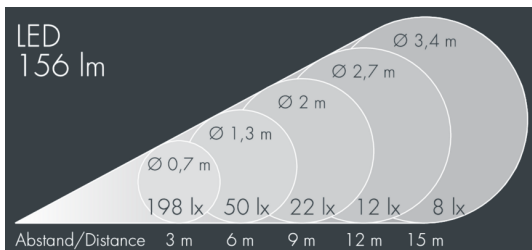

## Ecospot Mini

8 980 045 049

3 W, 155 lm, 4000 K neutral white,  
medium wide beam 13°

Customized solutions and modifications are possible: Special RAL, DB or NCS colours as polyester powder coat, luminaires in 2700 K and other colour temperatures and versions for high ambient temperature.

## Specification text

housing made of die-cast aluminum ALSi12, polyester powder coated by high-quality and UV-stabilized coating process, Colour: black RAL 7021, all exterior parts are stainless steel, tempered high efficiency safety glass, anti-reflective coating from 1 side, silicon gasket, with 3 stainless steel screws, powder coated aluminum mounting bracket with tilt scale: 2 drilled holes Ø 7 mm, spacing 30 mm, 1 centre hole Ø 8.5 mm, tilt range: 140°, cable gland: M20, connecting terminal: 3 pole, highly efficient optics made of transparent thermoplastic for precise lighting tasks, integral driver (AC/DC), 80, max 2 SDCM, service life L90/B10 > 50.000 h, Beam angle (FWHM): 13°, luminous flux: 155 lm, wattage: 3 W, delivered lumens 52 lm/W, protection type IP65, protection class I, impact resistance IK08, windage area 0,01 m<sup>2</sup>, dimensions: Ø 75 mm, width 125 mm, weight 0.8 kg

## Specification

Wattage	3 W	Beam angle (FWHM)	13°
Delivered lumens	52 lm/W	Housing colour	black RAL 7021
Light source	LED 4000 K	Power supply cable	Ø 6 – 13 mm
Color Rendering Index	80	Protection type	IP65
Colour tolerance	max 2 SDCM	Protection class	I
Lifetime ta 25° C	L90/B10 > 50.000 h	Impact resistance	IK08
Control gear	on / off	Windage area	0,01m <sup>2</sup>
Input voltage AC	100 – 240 V	Dimensions	Ø 75 mm, width 125 mm
Input voltage DC	134 – 335 V	Weight	0,80 kg
Voltage protection	1 kV L/N   1 kV L/PE	Max. ambient temperature ta	40°
Luminaires per B16A / C16A	157 / 317		