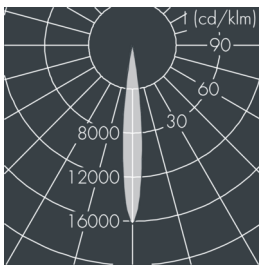

## Ecospot Mini

8 980 045 049

3 W, 155 lm, 4000 K neutral white,  
medium wide beam 13°

Customized solutions and modifications are possible: Special RAL, DB or NCS colours as polyester powder coat, luminaires in 2700 K and other colour temperatures and versions for high ambient temperature.

## Specification text

housing made of die-cast aluminum ALSi12, polyester powder coated by high-quality and UV-stabilized coating process, Colour: black RAL 7021, all exterior parts are stainless steel, tempered high efficiency safety glass, anti-reflective coating from 1 side, silicon gasket, with 3 stainless steel screws, powder coated aluminum mounting bracket with tilt scale: 2 drilled holes Ø 7 mm, spacing 30 mm, 1 centre hole Ø 8.5 mm, tilt range: 140°, cable gland: M20, connecting terminal: 3 pole, highly efficient optics made of transparent thermoplastic for precise lighting tasks, integral driver (AC/DC), 80, max 2 SDCM, service life L90/B10 > 50.000 h, Beam angle (FWHM): 13°, luminous flux: 155 lm, wattage: 3 W, delivered lumens 52 lm/W, protection type IP65, protection class I, impact resistance IK08, windage area 0,01 m<sup>2</sup>, dimensions: Ø 75 mm, width 125 mm, weight 0.8 kg

## Specification

Wattage	3 W	Beam angle (FWHM)	13°
Delivered lumens	52 lm/W	Housing colour	black RAL 7021
Light source	LED 4000 K	Power supply cable	Ø 6 – 13 mm
Color Rendering Index	80	Protection type	IP65
Colour tolerance	max 2 SDCM	Protection class	I
Lifetime ta 25° C	L90/B10 > 50.000 h	Impact resistance	IK08
Control gear	on / off	Windage area	0,01m <sup>2</sup>
Input voltage AC	100 – 240 V	Dimensions	Ø 75 mm, width 125 mm
Input voltage DC	134 – 335 V	Weight	0,80 kg
Voltage protection	1 kV L/N   1 kV L/PE	Max. ambient temperature ta	40°
Luminaires per B16A / C16A	157 / 317		