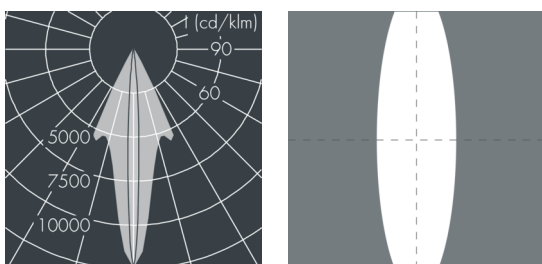

Ecospot Mini

8 980 046 029

3 W, 142 lm, 3000 K warm white,
linear vertical 24° / 6°

Customized solutions and modifications are possible: Special RAL, DB or NCS colours as polyester powder coat, luminaires in 2700 K and other colour temperatures and versions for high ambient temperature.

Specification text

housing made of die-cast aluminum ALSi12, polyester powder coated by high-quality and UV-stabilized coating process, Colour: black RAL 7021, all exterior parts are stainless steel, tempered high efficiency safety glass, anti-reflective coating from 1 side, silicon gasket, with 3 stainless steel screws, powder coated aluminum mounting bracket with tilt scale: 2 drilled holes \varnothing 7 mm, spacing 30 mm, 1 centre hole \varnothing 8.5 mm, tilt range: 140°, cable gland: M20, connecting terminal: 3 pole, highly efficient optics made of transparent thermoplastic for precise lighting tasks, integral driver (AC/DC), 80, max 2 SDCM, service life L90/B10 > 50.000 h, Beam angle (FWHM): 24° / 6°, luminous flux: 142 lm, wattage: 3 W, delivered lumens 47 lm/W, protection type IP65, protection class I, impact resistance IK08, windage area 0,01 m², dimensions: \varnothing 75 mm, width 125 mm, weight 0.8 kg

Wattage	3 W	Beam angle (FWHM)	24° / 6°
Delivered lumens	47 lm/W	Housing colour	black RAL 7021
Light source	LED 3000 K	Power supply cable	\varnothing 6 – 13 mm
Color Rendering Index	80	Protection type	IP65
Colour tolerance	max 2 SDCM	Protection class	I
Lifetime ta 25° C	L90/B10 > 50.000 h	Impact resistance	IK08
Control gear	on / off	Windage area	0,01m ²
Input voltage AC	100 – 240 V	Dimensions	\varnothing 75 mm, width 125 mm
Input voltage DC	134 – 335 V	Weight	0,80 kg
Voltage protection	1 kV L/N 1 kV L/PE	Max. ambient temperature ta	40°
Luminaires per B16A / C16A	157 / 317		