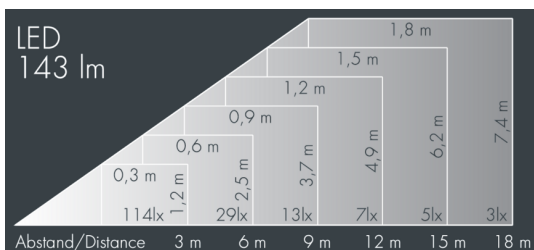

Ecospot Mini

8 980 046 029

3 W, 142 lm, 3000 K warm white,
linear vertical 24° / 6°

Customized solutions and modifications are possible: Special RAL, DB or NCS colours as polyester powder coat, luminaires in 2700 K and other colour temperatures and versions for high ambient temperature.

Specification text

housing made of die-cast aluminum ALSi12, polyester powder coated by high-quality and UV-stabilized coating process, Colour: black RAL 7021, all exterior parts are stainless steel, tempered high efficiency safety glass, anti-reflective coating from 1 side, silicon gasket, with 3 stainless steel screws, powder coated aluminum mounting bracket with tilt scale: 2 drilled holes \varnothing 7 mm, spacing 30 mm, 1 centre hole \varnothing 8.5 mm, tilt range: 140°, cable gland: M20, connecting terminal: 3 pole, highly efficient optics made of transparent thermoplastic for precise lighting tasks, integral driver (AC/DC), 80, max 2 SDCM, service life L90/B10 > 50.000 h, Beam angle (FWHM): 24° / 6°, luminous flux: 142 lm, wattage: 3 W, delivered lumens 47 lm/W, protection type IP65, protection class I, impact resistance IK08, windage area 0,01 m², dimensions: \varnothing 75 mm, width 125 mm, weight 0.8 kg

Wattage	3 W	Beam angle (FWHM)	24° / 6°
Delivered lumens	47 lm/W	Housing colour	black RAL 7021
Light source	LED 3000 K	Power supply cable	\varnothing 6 – 13 mm
Color Rendering Index	80	Protection type	IP65
Colour tolerance	max 2 SDCM	Protection class	I
Lifetime ta 25° C	L90/B10 > 50.000 h	Impact resistance	IK08
Control gear	on / off	Windage area	0,01m ²
Input voltage AC	100 – 240 V	Dimensions	\varnothing 75 mm, width 125 mm
Input voltage DC	134 – 335 V	Weight	0,80 kg
Voltage protection	1 kV L/N 1 kV L/PE	Max. ambient temperature ta	40°
Luminaires per B16A / C16A	157 / 317		