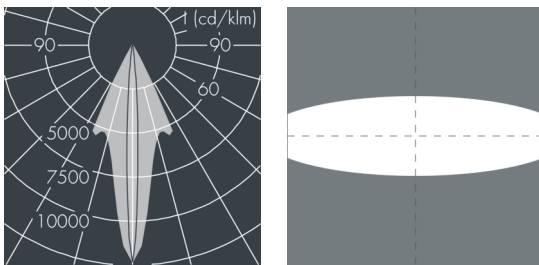

Ecospot Mini

8 980 055 039

3 W, 153 lm, 4000 K neutral white,
linear horizontal 6° / 24°

Customized solutions and modifications are possible: Special RAL, DB or NCS colours as polyester powder coat, luminaires in 2700 K and other colour temperatures and versions for high ambient temperature.

Specification text

housing made of die-cast aluminum ALSi12, polyester powder coated by high-quality and UV-stabilized coating process, Colour: silver grey, all exterior parts are stainless steel, tempered high efficiency safety glass, anti-reflective coating from 1 side, silicon gasket, with 3 stainless steel screws, powder coated aluminum mounting bracket with tilt scale: 2 drilled holes \varnothing 7 mm, spacing 30 mm, 1 centre hole \varnothing 8.5 mm, tilt range: 140°, cable gland: M20, connecting terminal: 3 pole, highly efficient optics made of transparent thermoplastic for precise lighting tasks, integral driver (AC/DC), 80, max 2 SDCM, service life L90/B10 > 50.000 h, Beam angle (FWHM): 6° / 24°, luminous flux: 153 lm, wattage: 3 W, delivered lumens 51 lm/W, protection type IP65, protection class I, impact resistance IK08, windage area 0,01 m², dimensions: \varnothing 75 mm, width 125 mm, weight 0.8 kg

Wattage	3 W	Beam angle (FWHM)	6° / 24°
Delivered lumens	51 lm/W	Housing colour	silver grey
Light source	LED 4000 K	Power supply cable	\varnothing 6 – 13 mm
Color Rendering Index	80	Protection type	IP65
Colour tolerance	max 2 SDCM	Protection class	I
Lifetime ta 25° C	L90/B10 > 50.000 h	Impact resistance	IK08
Control gear	on / off	Windage area	0,01m ²
Input voltage AC	100 – 240 V	Dimensions	\varnothing 75 mm, width 125 mm
Input voltage DC	134 – 335 V	Weight	0,80 kg
Voltage protection	1 kV L/N 1 kV L/PE	Max. ambient temperature ta	40°
Luminaires per B16A / C16A	157 / 317		