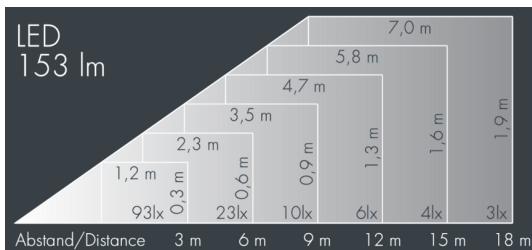

Ecospot Mini

8 980 055 039

3 W, 153 lm, 4000 K neutral white,
linear horizontal 6° / 24°

Customized solutions and modifications are possible: Special RAL, DB or NCS colours as polyester powder coat, luminaires in 2700 K and other colour temperatures and versions for high ambient temperature.

Specification text

housing made of die-cast aluminum ALSi12, polyester powder coated by high-quality and UV-stabilized coating process, Colour: silver grey, all exterior parts are stainless steel, tempered high efficiency safety glass, anti-reflective coating from 1 side, silicon gasket, with 3 stainless steel screws, powder coated aluminum mounting bracket with tilt scale: 2 drilled holes \varnothing 7 mm, spacing 30 mm, 1 centre hole \varnothing 8.5 mm, tilt range: 140°, cable gland: M20, connecting terminal: 3 pole, highly efficient optics made of transparent thermoplastic for precise lighting tasks, integral driver (AC/DC), 80, max 2 SDCM, service life L90/B10 > 50.000 h, Beam angle (FWHM): 6° / 24°, luminous flux: 153 lm, wattage: 3 W, delivered lumens 51 lm/W, protection type IP65, protection class I, impact resistance IK08, windage area 0,01 m², dimensions: \varnothing 75 mm, width 125 mm, weight 0.8 kg

Wattage	3 W	Beam angle (FWHM)	6° / 24°
Delivered lumens	51 lm/W	Housing colour	silver grey
Light source	LED 4000 K	Power supply cable	\varnothing 6 – 13 mm
Color Rendering Index	80	Protection type	IP65
Colour tolerance	max 2 SDCM	Protection class	I
Lifetime ta 25° C	L90/B10 > 50.000 h	Impact resistance	IK08
Control gear	on / off	Windage area	0,01m ²
Input voltage AC	100 – 240 V	Dimensions	\varnothing 75 mm, width 125 mm
Input voltage DC	134 – 335 V	Weight	0,80 kg
Voltage protection	1 kV L/N 1 kV L/PE	Max. ambient temperature ta	40°
Luminaires per B16A / C16A	157 / 317		