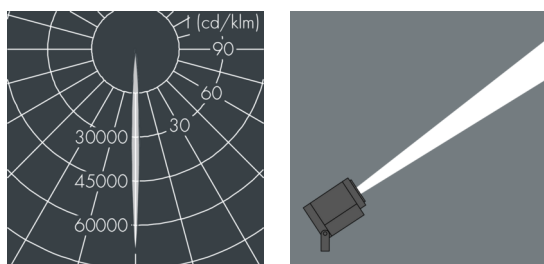

Ecospot Mini

8 980 056 019

3 W, 137 lm, 3000 K warm white,
narrow beam 4°

Customized solutions and modifications are possible: Special RAL, DB or NCS colours as polyester powder coat, luminaires in 2700 K and other colour temperatures and versions for high ambient temperature.

Specification text

housing made of die-cast aluminum ALSi12, polyester powder coated by high-quality and UV-stabilized coating process, Colour: silver grey, all exterior parts are stainless steel, tempered high efficiency safety glass, anti-reflective coating from 1 side, silicon gasket, with 3 stainless steel screws, powder coated aluminum mounting bracket with tilt scale: 2 drilled holes \varnothing 7 mm, spacing 30 mm, 1 centre hole \varnothing 8.5 mm, tilt range: 140°, cable gland: M20, connecting terminal: 3 pole, highly efficient optics made of transparent thermoplastic for precise lighting tasks, integral driver (AC/DC), 80, max 2 SDCM, service life $L_{90/B_{10}} > 50.000$ h, Beam angle (FWHM): 4°, luminous flux: 137 lm, wattage: 3 W, delivered lumens 46 lm/W, protection type IP65, protection class I, impact resistance IK08, windage area 0,01 m², dimensions: \varnothing 75 mm, width 125 mm, weight 1.3 kg

Wattage	3 W	Beam angle (FWHM)	4°
Delivered lumens	46 lm/W	Housing colour	silver grey
Light source	LED 3000 K	Power supply cable	\varnothing 6 – 13 mm
Color Rendering Index	80	Protection type	IP65
Colour tolerance	max 2 SDCM	Protection class	I
Lifetime ta 25° C	$L_{90/B_{10}} > 50.000$ h	Impact resistance	IK08
Control gear	on / off	Windage area	0,01m ²
Input voltage AC	100 – 240 V	Dimensions	\varnothing 75 mm, width 125 mm
Input voltage DC	134 – 335 V	Weight	1,30 kg
Voltage protection	1 kV L/N 1 kV L/PE	Max. ambient temperature ta	40°
Luminaires per B16A / C16A	157 / 317		