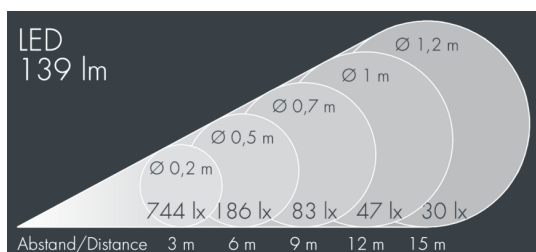

Ecospot Mini

8 980 056 019

3 W, 137 lm, 3000 K warm white,
narrow beam 4°

Customized solutions and modifications are possible: Special RAL, DB or NCS colours as polyester powder coat, luminaires in 2700 K and other colour temperatures and versions for high ambient temperature.

Specification text

housing made of die-cast aluminum ALSi12, polyester powder coated by high-quality and UV-stabilized coating process, Colour: silver grey, all exterior parts are stainless steel, tempered high efficiency safety glass, anti-reflective coating from 1 side, silicon gasket, with 3 stainless steel screws, powder coated aluminum mounting bracket with tilt scale: 2 drilled holes \varnothing 7 mm, spacing 30 mm, 1 centre hole \varnothing 8.5 mm, tilt range: 140°, cable gland: M20, connecting terminal: 3 pole, highly efficient optics made of transparent thermoplastic for precise lighting tasks, integral driver (AC/DC), 80, max 2 SDCM, service life $L_{90/B_{10}} > 50.000$ h, Beam angle (FWHM): 4°, luminous flux: 137 lm, wattage: 3 W, delivered lumens 46 lm/W, protection type IP65, protection class I, impact resistance IK08, windage area 0,01 m², dimensions: \varnothing 75 mm, width 125 mm, weight 1.3 kg

Wattage	3 W	Beam angle (FWHM)	4°
Delivered lumens	46 lm/W	Housing colour	silver grey
Light source	LED 3000 K	Power supply cable	\varnothing 6 – 13 mm
Color Rendering Index	80	Protection type	IP65
Colour tolerance	max 2 SDCM	Protection class	I
Lifetime ta 25° C	$L_{90/B_{10}} > 50.000$ h	Impact resistance	IK08
Control gear	on / off	Windage area	0,01m ²
Input voltage AC	100 – 240 V	Dimensions	\varnothing 75 mm, width 125 mm
Input voltage DC	134 – 335 V	Weight	1,30 kg
Voltage protection	1 kV L/N 1 kV L/PE	Max. ambient temperature ta	40°
Luminaires per B16A / C16A	157 / 317		